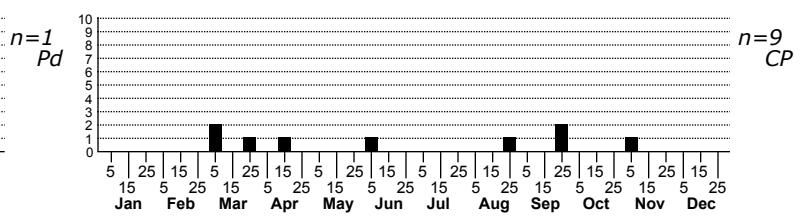

Pisaurina dubia a nursery web spider

ORDER:ARANEAE INFRAORDER:Araneomorphae
 FAMILY:Pisauridae