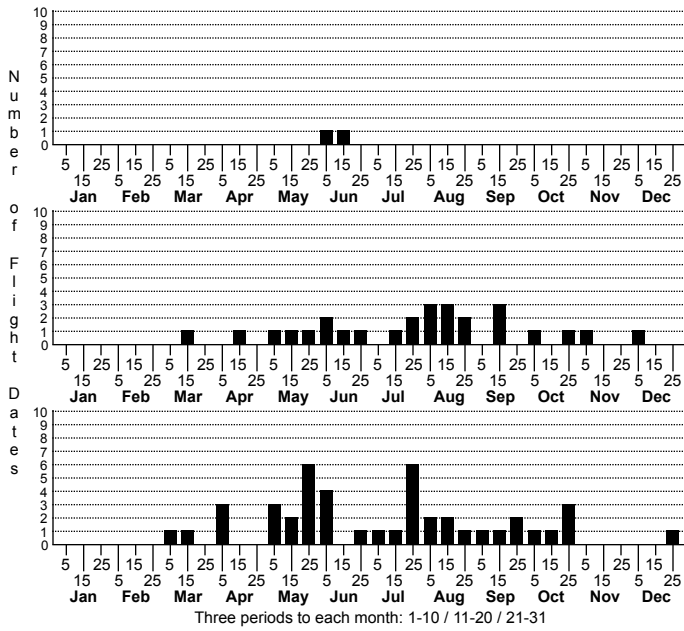

Pisaurina mira nursery web spider

ORDER:ARANEAE INFRAORDER:Araneomorphae
FAMILY:Pisauridae

HABITAT: old field, bog