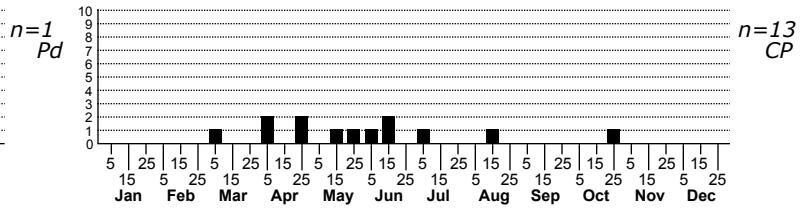

Pisaurina undulata a nursery web spider

High counts of:
 25 - Columbus - 2024-06-19
 15 - Brunswick - 2024-06-18
 5 - Brunswick - 2024-08-18

Status	Rank		
NC	US	NC	Global

ORDER:ARANEAE INFRAORDER:Araneomorphae
 FAMILY:Pisauridae