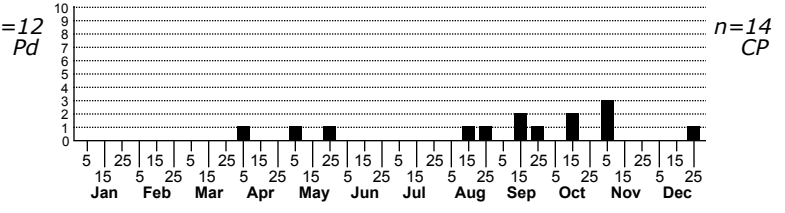

Eris militaris Bronze jumping spider

ORDER:ARANEAE INFRAORDER:Araneomorphae
FAMILY:Salticidae

HABITAT: forest (in Rhododendron maximum), old field