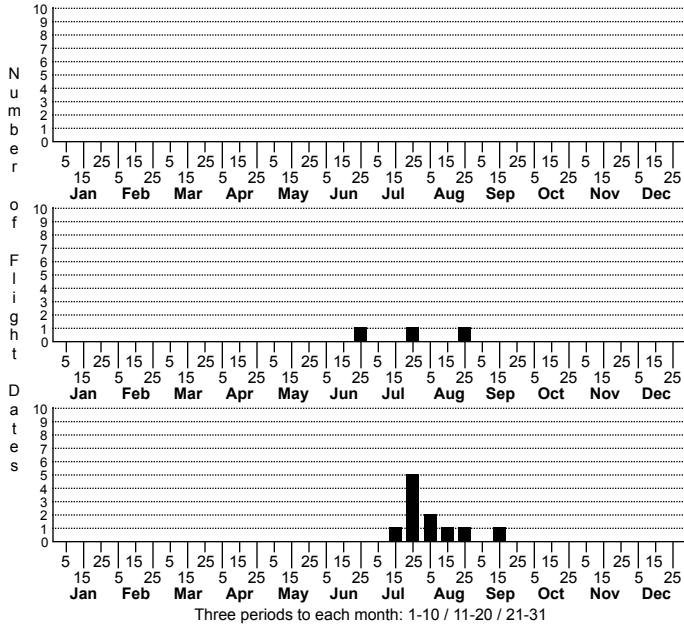

Acacesia hamata difoliate orbweaver

ORDER:ARANEAE INFRAORDER:Araneomorphae
FAMILY:Araneidae

DISTRIBUTION_COMMENTS: Found throughout North Carolina and eastern United States. Likely more common in Piedmont and coast. Only species of this genus in North America, with relatives in the tropics. Active through summer.

HABITAT: old fields, meadows, forest edge, bogs

OBSERVATION_METHODS: Nocturnal visual observation