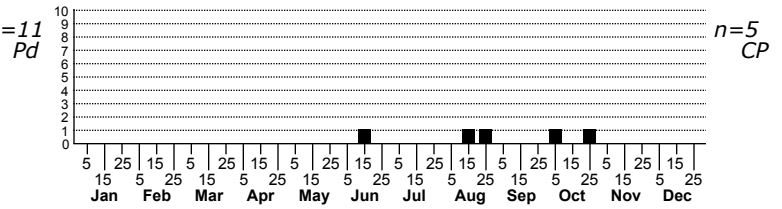

Acacesia hamata difoliate orbweaver

ORDER:ARANEAE INFRAORDER:Araneomorphae
FAMILY:Araneidae

DISTRIBUTION_COMMENTS: Found throughout North Carolina and eastern United States. Likely more common in Piedmont and coast. Only species of this genus in North America, with relatives in the tropics. Active through summer.