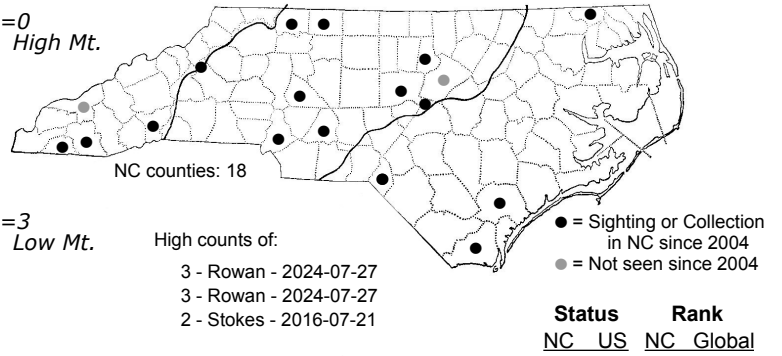

Acacesia hamata difoliate orbweaver

ORDER:ARANEAE INFRAORDER:Araneomorphae
FAMILY:Araneidae

DISTRIBUTION_COMMENTS: Found throughout North Carolina and eastern United States. Likely more common in Piedmont and coast. Only species of this genus in North America, with relatives in the tropics. Active through summer.

HABITAT: old fields, meadows, forest edge, bogs

OBSERVATION_METHODS: Nocturnal visual observation