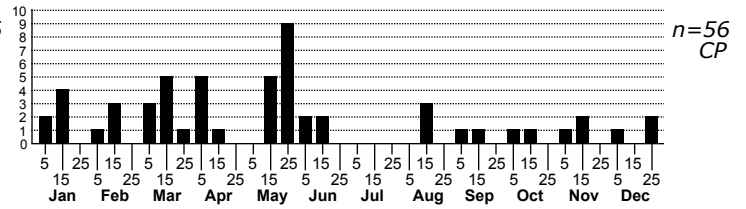

Lyssomanes viridis Magnolia green jumper

ORDER:ARANEAE INFRAORDER:Araneomorphae
 FAMILY:Salticidae

HABITAT: riparian forest