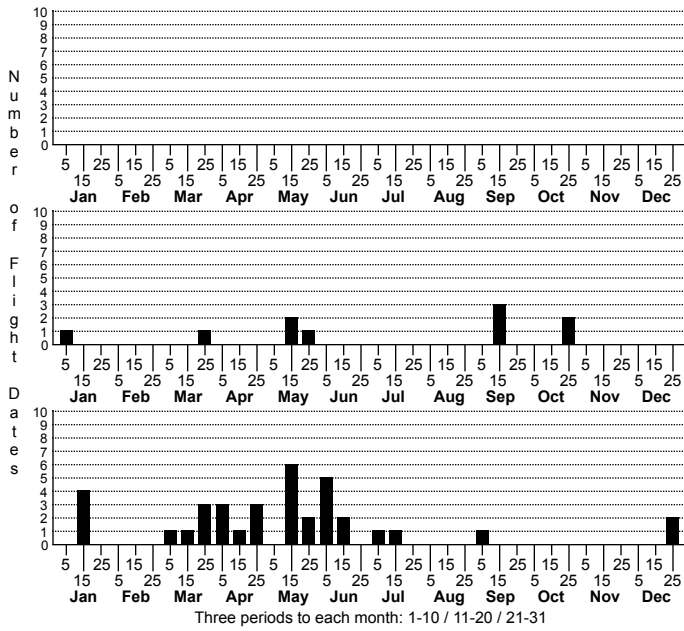

Lyssomanes viridis Magnolia green jumper

ORDER:ARANEAE INFRAORDER:Araneomorphae
 FAMILY:Salticidae

HABITAT: riparian forest