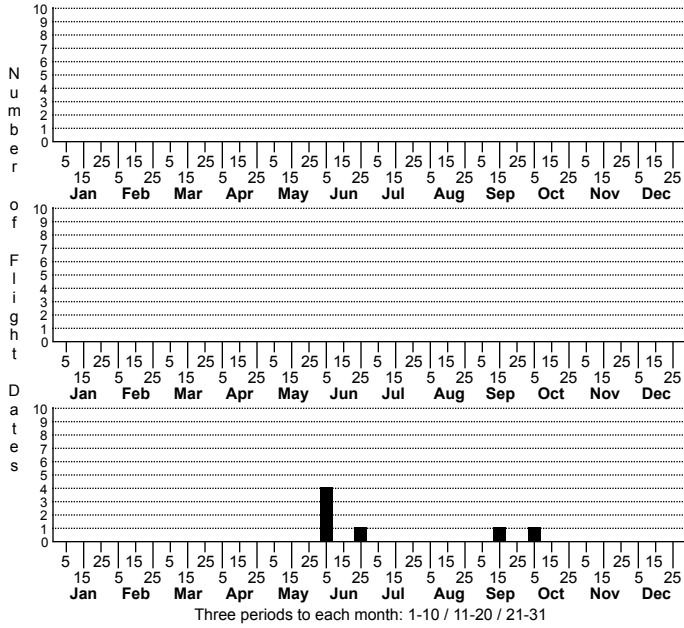

Metacyrba taeniola a jumping spider

ORDER:ARANEAE INFRAORDER:Araneomorphae
 FAMILY:Salticidae

HABITAT: under bark of log