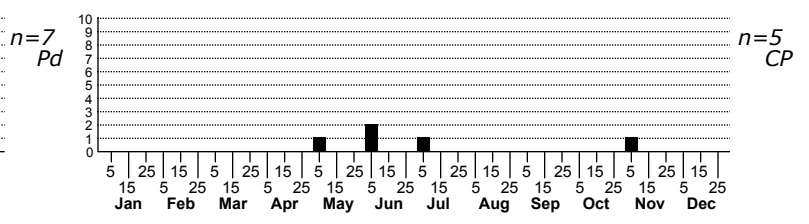

Metacyrba taeniola a jumping spider

ORDER:ARANEAE INFRAORDER:Araneomorphae
 FAMILY:Salticidae

HABITAT: under bark of log