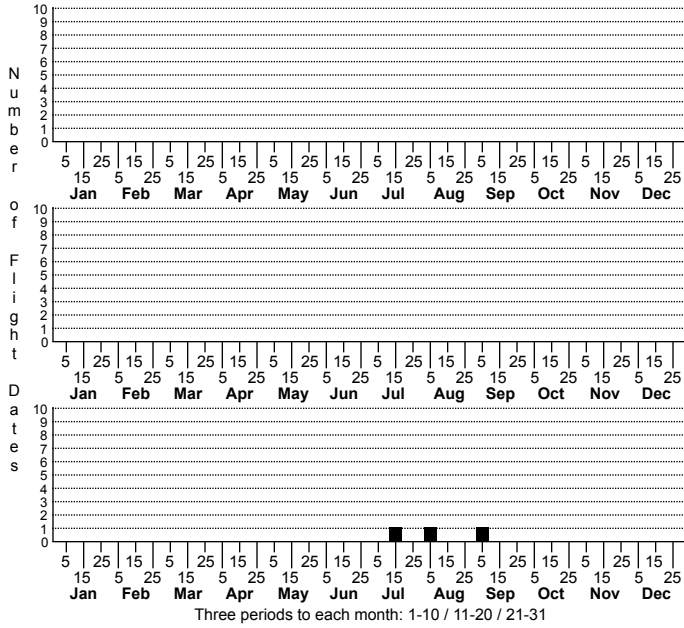

Phidippus cardinalis Cardinal jumper

High counts of:

- 1 - Stanly - 1958-00-00
- 1 - Warren - 2013-08-06
- 1 - Warren - 2013-09-05

● = Sighting or Collection in NC since 2004
 ● = Not seen since 2004

Status	Rank
NC	US
NC	Global