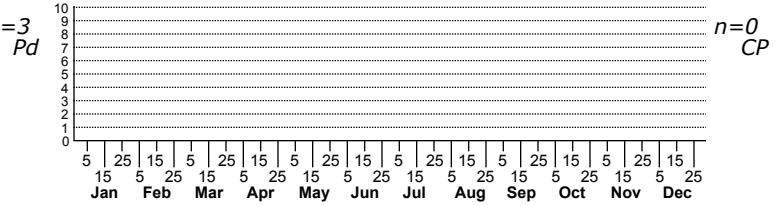

Phidippus cardinalis Cardinal jumper

High counts of:

- 1 - Stanly - 1958-00-00
- 1 - Warren - 2013-08-06
- 1 - Warren - 2013-09-05

● = Sighting or Collection in NC since 2004
 ● = Not seen since 2004

Status	Rank
NC	US
NC	Global