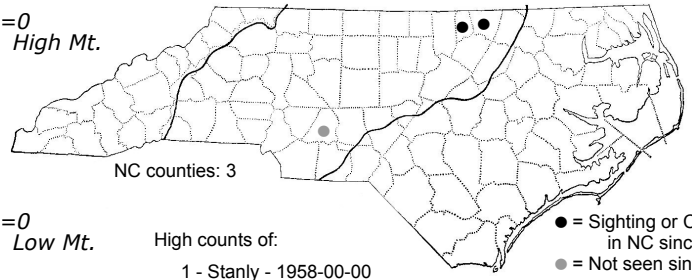

Phidippus cardinalis Cardinal jumper

High counts of:

- 1 - Stanly - 1958-00-00
- 1 - Warren - 2013-08-06
- 1 - Warren - 2013-09-05

● = Sighting or Collection in NC since 2004
 ● = Not seen since 2004

Status	Rank
NC	US
NC	Global

ORDER:ARANEAE INFRAORDER:Araneomorphae
 FAMILY:Salticidae

HABITAT: old field