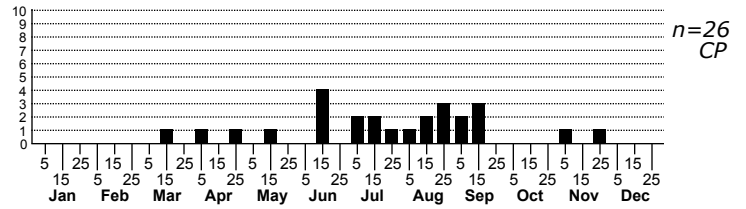

*Phidippus clarus* Red-backed jumping spider

ORDER:ARANEAE INFRAORDER:Araneomorphae  
 FAMILY:Salticidae

FLD\_GUIDE\_DESCRIPTIONS: Males have iridescent, greenish chelicerae and broad red longitudinal bands bordering a central black stripe on the abdomen. Females are more diversely colored, having tan, yellow, orange, or red scales. There are usually two dark lines of abdominal spots surrounding light spots. Both sexes have two black stripes on the abdominal venter.