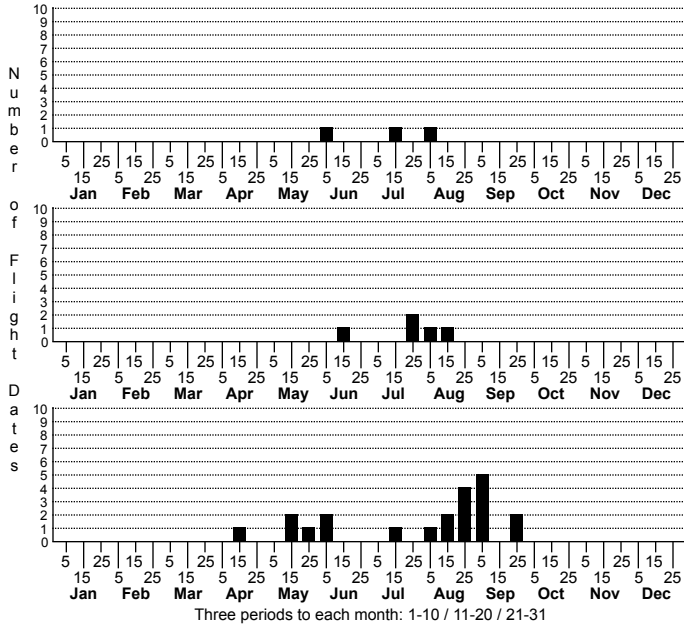

*Phidippus clarus* Red-backed jumping spider

ORDER:ARANEAE INFRAORDER:Araneomorphae  
 FAMILY:Salticidae

FLD\_GUIDE\_DESCRIPTIONS: Males have iridescent, greenish chelicerae and broad red longitudinal bands bordering a central black stripe on the abdomen. Females are more diversely colored, having tan, yellow, orange, or red scales. There are usually two dark lines of abdominal spots surrounding light spots. Both sexes have two black stripes on the abdominal venter.

DISTRIBUTION\_COMMENTS: Most of the continental US & southern Canada

HABITAT: old field, bog