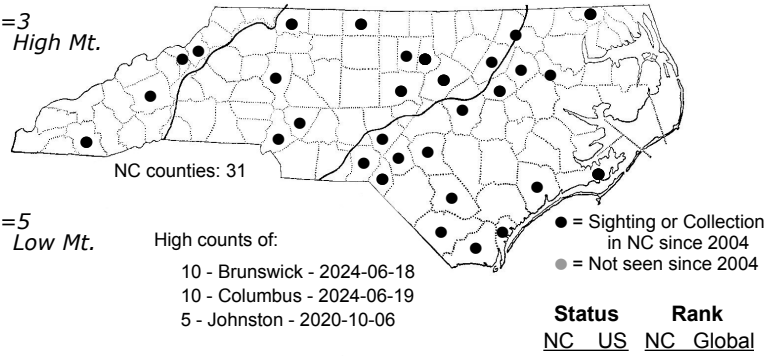

*Phidippus clarus* Red-backed jumping spider

ORDER:ARANEAE INFRAORDER:Araneomorphae  
 FAMILY:Salticidae

FLD\_GUIDE\_DESCRIPTIONS: Males have iridescent, greenish chelicerae and broad red longitudinal bands bordering a central black stripe on the abdomen. Females are more diversely colored, having tan, yellow, orange, or red scales. There are usually two dark lines of abdominal spots surrounding light spots. Both sexes have two black stripes on the abdominal venter.

DISTRIBUTION\_COMMENTS: Most of the continental US & southern Canada

HABITAT: old field, bog