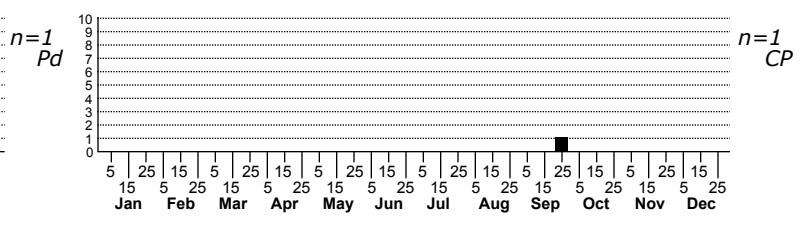

*Plexippus paykulli* a jumping spider

ORDER:ARANEAE INFRAORDER:Araneomorphae  
 FAMILY:Salticidae

HABITAT: SC; side of building