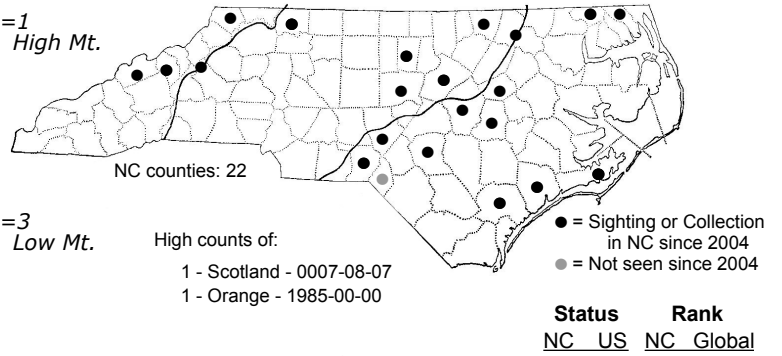

Acanthepeira stellata Star-bellied orb weaver

ORDER:ARANEAE INFRAORDER:Araneomorphae
FAMILY:Araneidae

ONLINE_PHOTOS: <https://bugguide.net/node/view/1994>

DISTRIBUTION_COMMENTS: Found throughout North Carolina and the eastern United States. Eggs hatch in late summer, sub adults overwinter and mature in spring and early summer.

HABITAT: old fields, grasslands, sand dune vegetation, meadows, forest under story, structures and occasionally in trees.

OBSERVATION_METHODS: Collected by sweep netting or visual surveys.