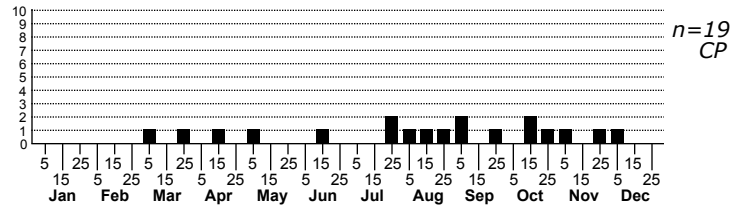

Acanthepeira stellata Star-bellied orb weaver

ORDER:ARANEAE INFRAORDER:Araneomorphae
FAMILY:Araneidae

ONLINE_PHOTOS: <https://bugguide.net/node/view/1994>

DISTRIBUTION_COMMENTS: Found throughout North Carolina and the eastern United States. Eggs hatch in late summer, sub adults overwinter and mature in spring and early summer.