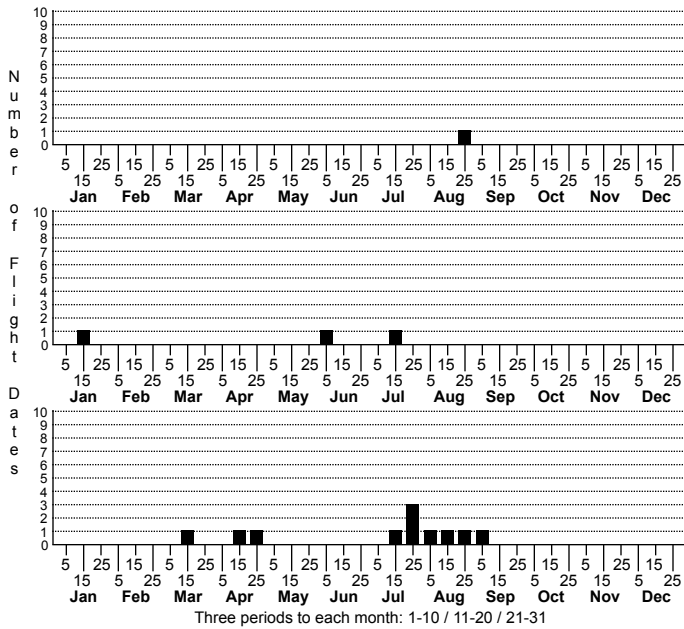

Acanthepeira stellata Star-bellied orb weaver

ORDER:ARANEAE INFRAORDER:Araneomorphae
FAMILY:Araneidae

ONLINE_PHOTOS: <https://bugguide.net/node/view/1994>

DISTRIBUTION_COMMENTS: Found throughout North Carolina and the eastern United States. Eggs hatch in late summer, sub adults overwinter and mature in spring and early summer.

HABITAT: old fields, grasslands, sand dune vegetation, meadows, forest under story, structures and occasionally in trees.

OBSERVATION_METHODS: Collected by sweep netting or visual surveys.