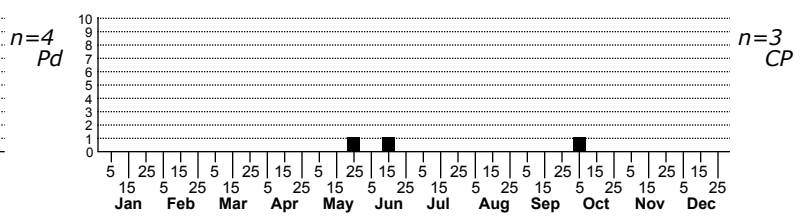

Sarinda hentzi an antmimic jumping spider

ORDER:ARANEAE INFRAORDER:Araneomorphae
 FAMILY:Salticidae

HABITAT: bog, old field