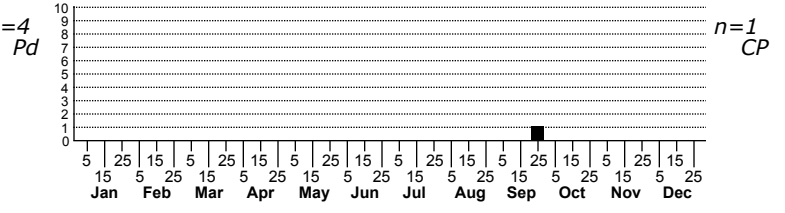

*Araneus alboventris* an orbweaver

High counts of:  
 1 - Iredell - 2021-09-10  
 1 - Durham - 2021-07-19  
 1 - New Hanover - 2017-09-30

Status	Rank		
NC	US	NC	Global

ORDER:ARANEAE INFRAORDER:Araneomorphae  
 FAMILY:Araneidae