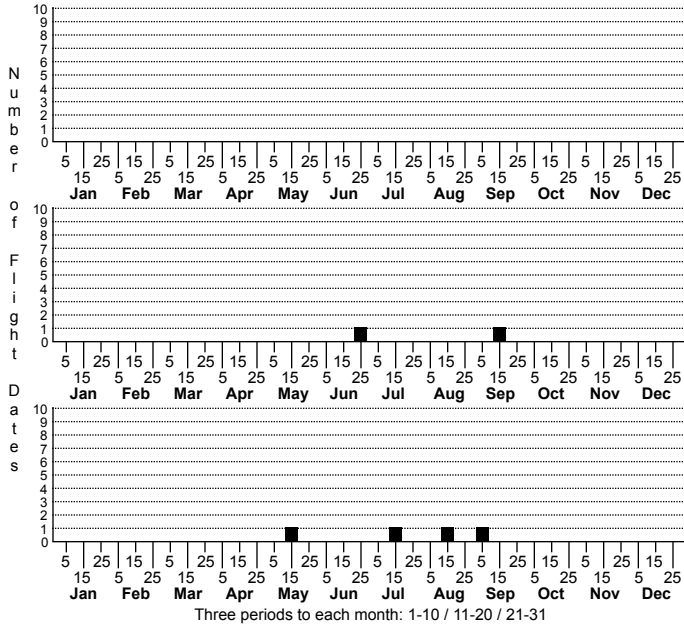

*Araneus alboventris* an orbweaver

High counts of:  
 1 - Iredell - 2021-09-10  
 1 - Durham - 2021-07-19  
 1 - New Hanover - 2017-09-30

Status	Rank		
NC	US	NC	Global

ORDER:ARANEAE INFRAORDER:Araneomorphae  
 FAMILY:Araneidae