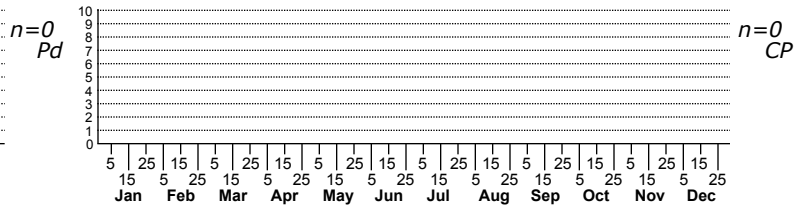

*Glenognatha foxi* a longjawed orbweaver

ORDER:ARANEAE INFRAORDER:Araneomorphae  
 FAMILY:Tetragnathidae

HABITAT: old field; sifted from moss along ditch