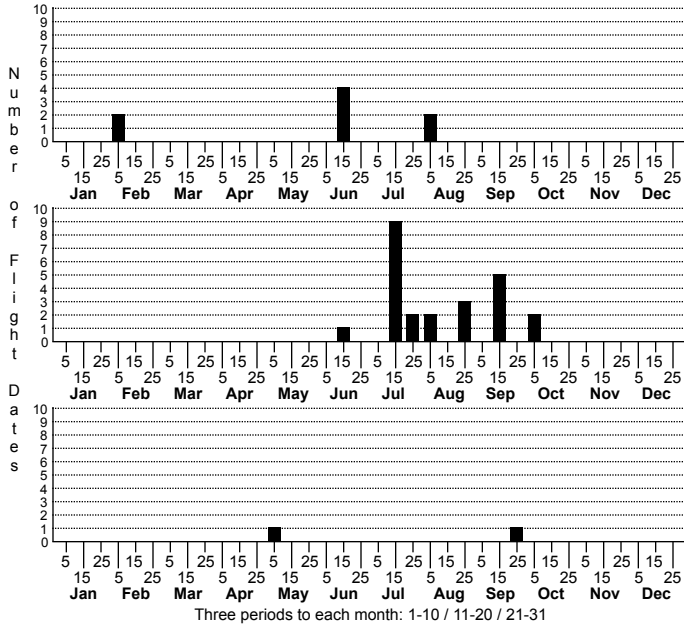

Meta ovalis Cave longjawed orbweaver

ORDER:ARANEAE INFRAORDER:Araneomorphae
FAMILY:Tetragnathidae

HABITAT: forest; dark spaces between boulders or in hollow stumps