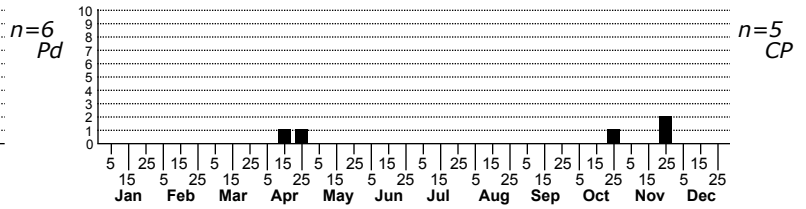

Tetragnatha caudata a longjawed orbweaver

ORDER:ARANEAE INFRAORDER:Araneomorphae
 FAMILY:Tetragnathidae