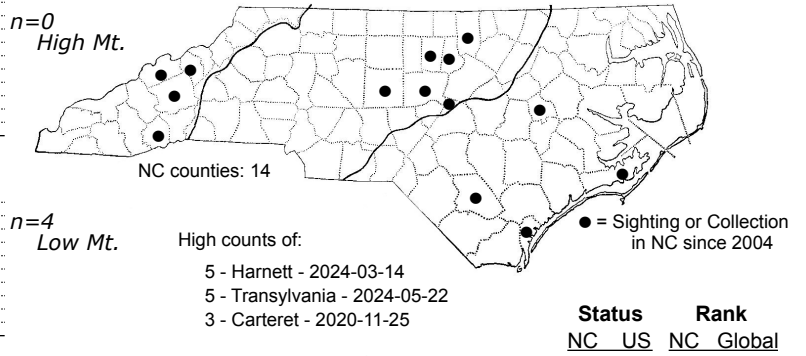

Tetragnatha caudata a longjawed orbweaver

ORDER:ARANEAE INFRAORDER:Araneomorphae
 FAMILY:Tetragnathidae