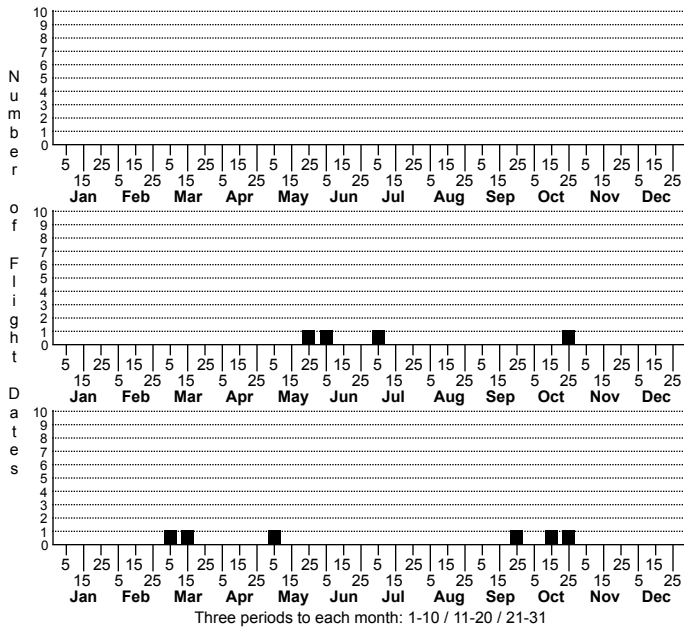

Tetragnatha caudata a longjawed orbweaver

ORDER:ARANEAE INFRAORDER:Araneomorphae
 FAMILY:Tetragnathidae