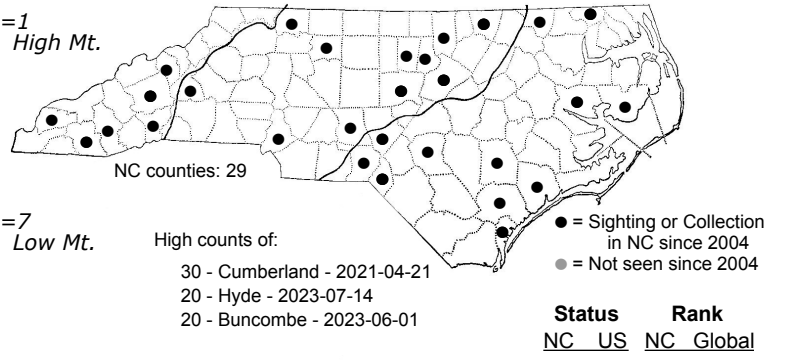

Tetragnatha elongata a longjawed orbweaver

ORDER:ARANEAE INFRAORDER:Araneomorphae
 FAMILY:Tetragnathidae

HABITAT: over streams and lake edges