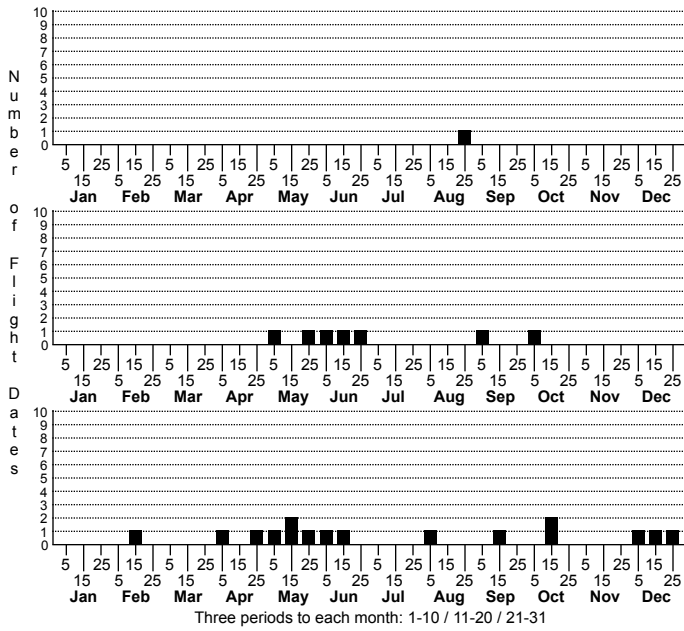

Tetragnatha elongata a longjawed orbweaver

ORDER:ARANEAE INFRAORDER:Araneomorphae
 FAMILY:Tetragnathidae

HABITAT: over streams and lake edges