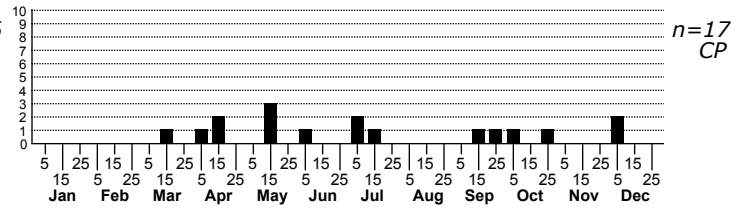

Tetragnatha elongata a longjawed orbweaver

ORDER:ARANEAE INFRAORDER:Araneomorphae
 FAMILY:Tetragnathidae

HABITAT: over streams and lake edges