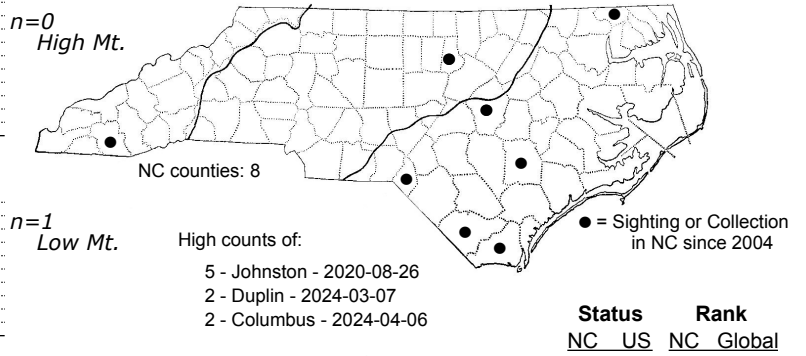

Tetragnatha guatemalensis a longjawed orbweaver

ORDER:ARANEAE INFRAORDER:Araneomorphae
 FAMILY:Tetragnathidae