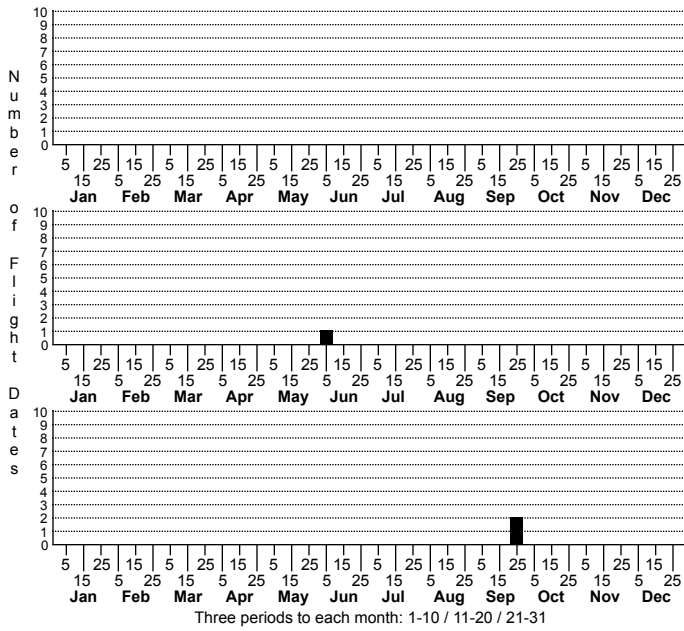

Tetragnatha guatemalensis a longjawed orbweaver

ORDER:ARANEAE INFRAORDER:Araneomorphae
 FAMILY:Tetragnathidae