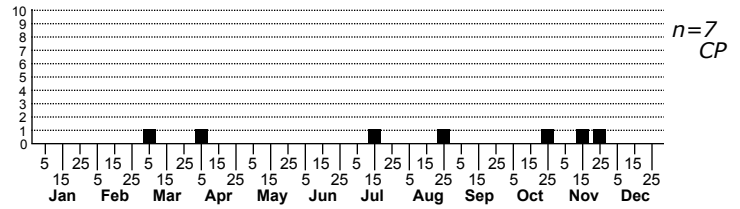

Tetragnatha guatemalensis a longjawed orbweaver

ORDER:ARANEAE INFRAORDER:Araneomorphae
 FAMILY:Tetragnathidae