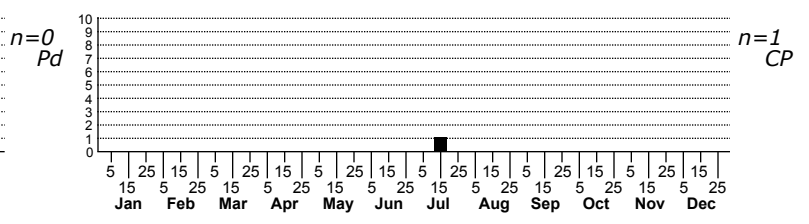

Tetragnatha pallescens a longjawed orbweaver

Status	Rank
NC	US
NC	Global

ORDER:ARANEAE INFRAORDER:Araneomorphae
FAMILY:Tetragnathidae