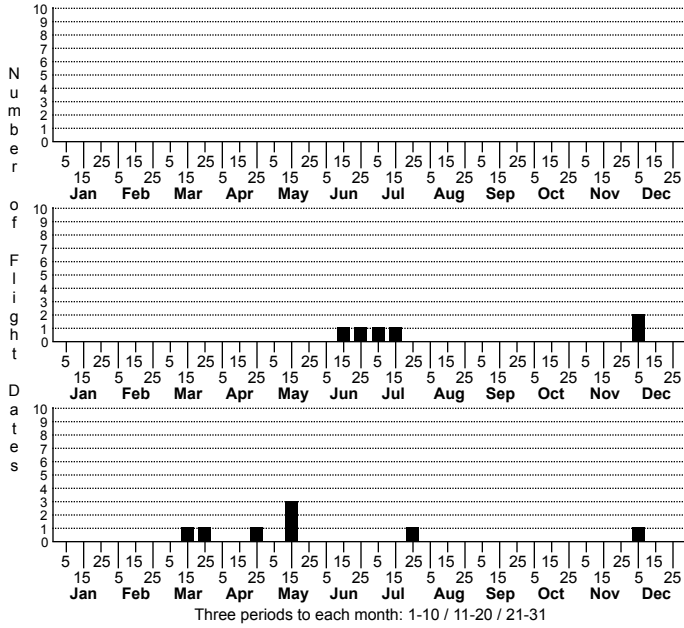

Tetragnatha versicolor a longjawed orbweaver

ORDER:ARANEAE INFRAORDER:Araneomorphae
 FAMILY:Tetragnathidae

HABITAT: old field (where wet), marsh, along streams