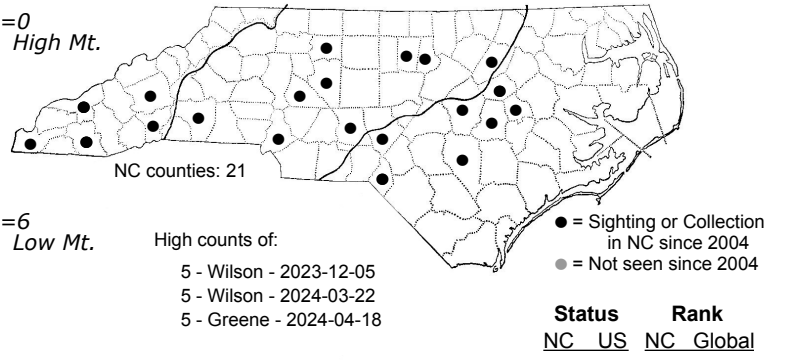

Tetragnatha versicolor a longjawed orbweaver

ORDER:ARANEAE INFRAORDER:Araneomorphae
 FAMILY:Tetragnathidae

HABITAT: old field (where wet), marsh, along streams