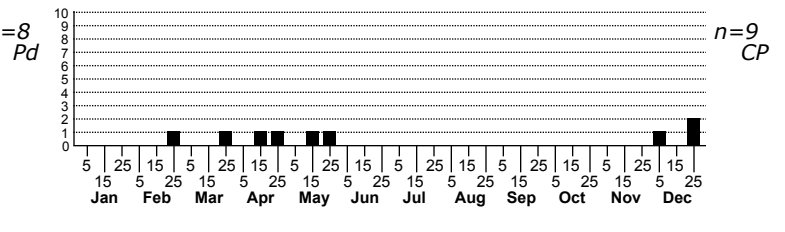

Tetragnatha versicolor a longjawed orbweaver

ORDER:ARANEAE INFRAORDER:Araneomorphae
 FAMILY:Tetragnathidae

HABITAT: old field (where wet), marsh, along streams