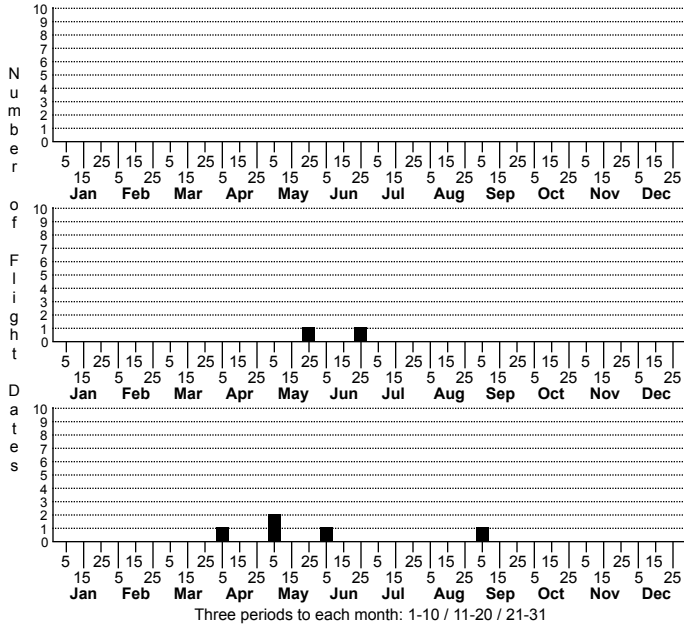

Tetragnatha viridis Green longjawed orbweaver

ORDER:ARANEAE INFRAORDER:Araneomorphae
 FAMILY:Tetragnathidae

HABITAT: Frequently found on living pine needles