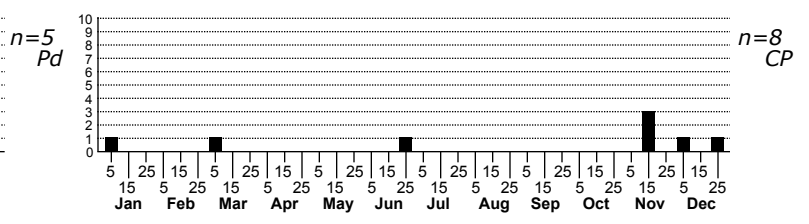

Tetragnatha viridis Green longjawed orbweaver

ORDER:ARANEAE INFRAORDER:Araneomorphae
 FAMILY:Tetragnathidae

HABITAT: Frequently found on living pine needles