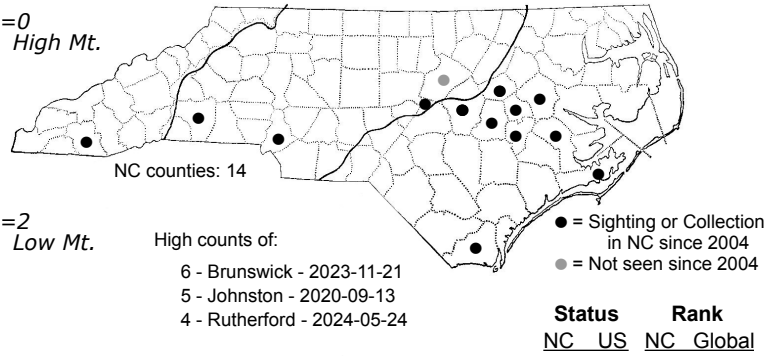

Anelosimus studiosus a cobweb spider

ORDER:ARANEAE INFRAORDER:Araneomorphae
 FAMILY:Theridiidae

DISTRIBUTION COMMENTS: Considered a "southern spider" by Kaston (1948) who noted a single specimen found in Connecticut, its distribution ranges from southern New England to Florida and west to Texas.