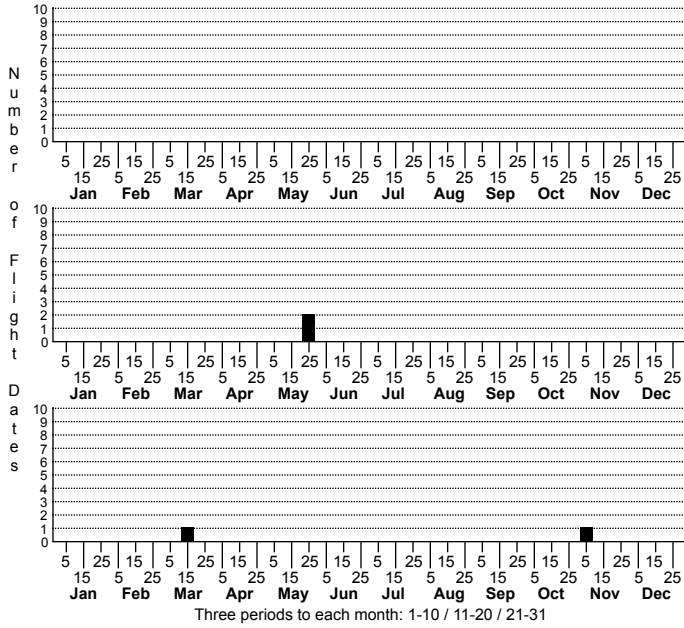

Anelosimus studiosus a cobweb spider

ORDER:ARANEAE INFRAORDER:Araneomorphae
 FAMILY:Theridiidae

DISTRIBUTION COMMENTS: Considered a "southern spider" by Kaston (1948) who noted a single specimen found in Connecticut, its distribution ranges from southern New England to Florida and west to Texas.

HABITAT: old field, yards; shrubs, red cedar trees