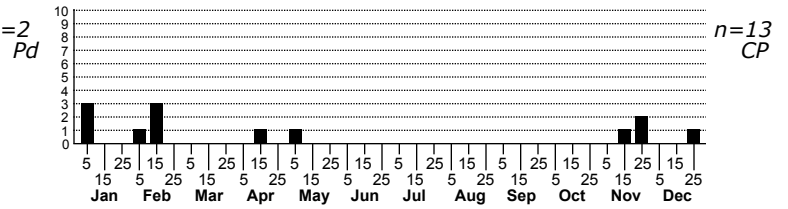

Anelosimus studiosus a cobweb spider

ORDER:ARANEAE INFRAORDER:Araneomorphae
 FAMILY:Theridiidae

DISTRIBUTION COMMENTS: Considered a "southern spider" by Kaston (1948) who noted a single specimen found in Connecticut, its distribution ranges from southern New England to Florida and west to Texas.