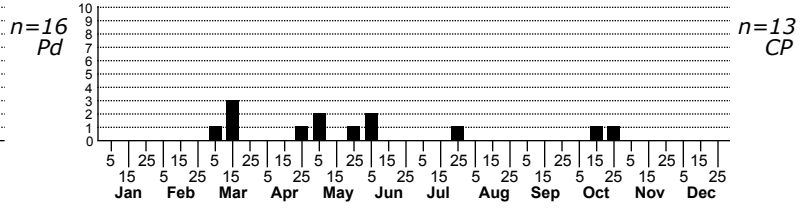

ORDER: ARANEAE INFRAORDER: Araneomorphae
FAMILY: Theridiidae

DISTRIBUTION_COMMENTS: Eastern United States

HABITAT: Dry forest with sheltered or shady locations.