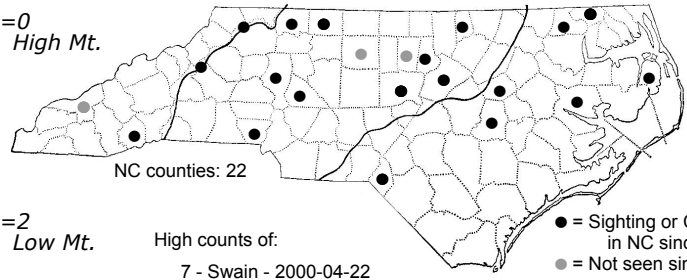

Latrodectus variolus Northern black widow

n=0 High Mt.
n=2 Low Mt.

High counts of:
7 - Swain - 2000-04-22
5 - Swain - 2000-07-20
5 - Swain - 2001-05-12

● = Sighting or Collection in NC since 2004
● = Not seen since 2004

Status	Rank
NC	US
NC	Global

ORDER: ARANEAE INFRAORDER: Araneomorphae
FAMILY: Theridiidae

DISTRIBUTION_COMMENTS: Eastern United States

HABITAT: Dry forest with sheltered or shady locations.