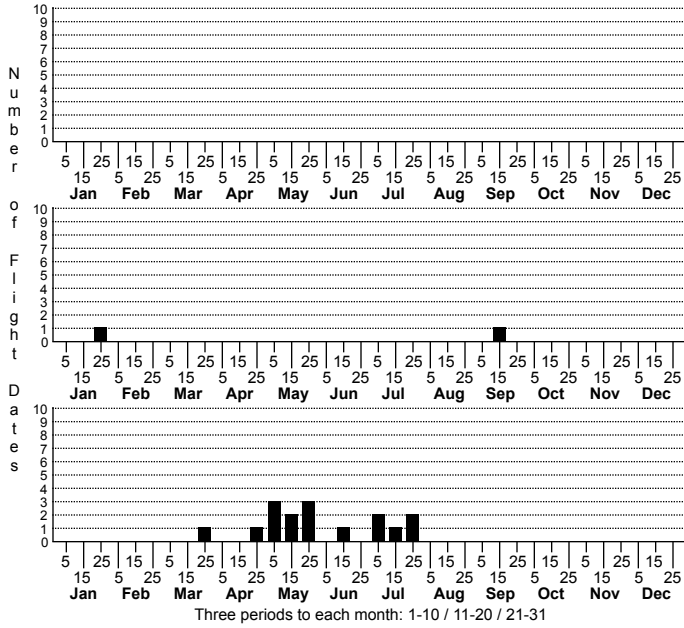

Latrodectus variolus Northern black widow

n=0 High Mt.
n=2 Low Mt.

High counts of:
7 - Swain - 2000-04-22
5 - Swain - 2000-07-20
5 - Swain - 2001-05-12

● = Sighting or Collection in NC since 2004
● = Not seen since 2004