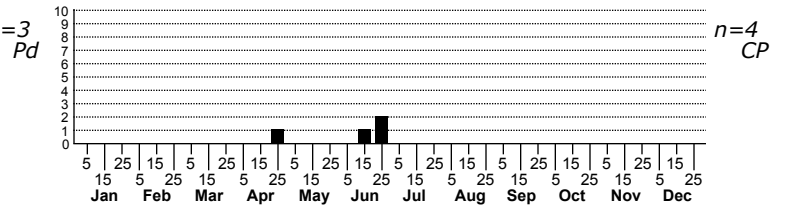

Araneus cingulatus an orbweaver

ORDER:ARANEAE INFRAORDER:Araneomorphae
 FAMILY:Araneidae

DISTRIBUTION_COMMENTS: Eastern United States. Males active spring and early summer, females spring through summer. Most records June through August.