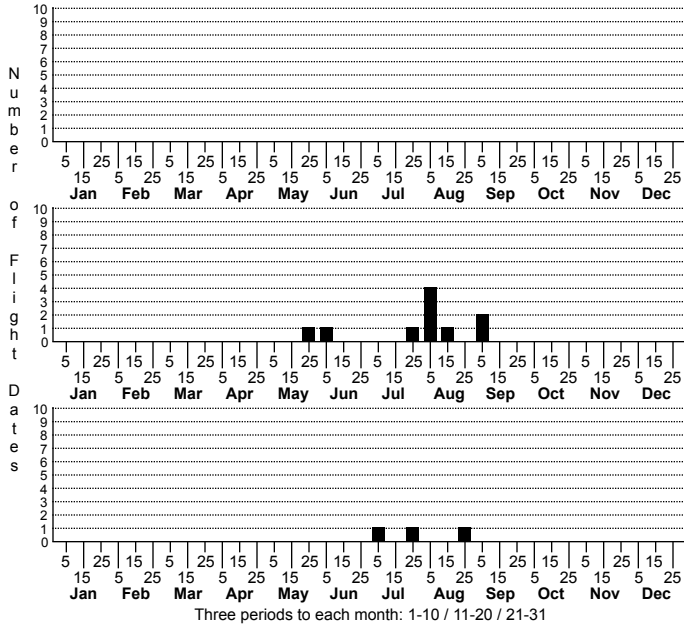

Araneus cingulatus an orbweaver

ORDER:ARANEAE INFRAORDER:Araneomorphae
 FAMILY:Araneidae

DISTRIBUTION_COMMENTS: Eastern United States. Males active spring and early summer, females spring through summer. Most records June through August.