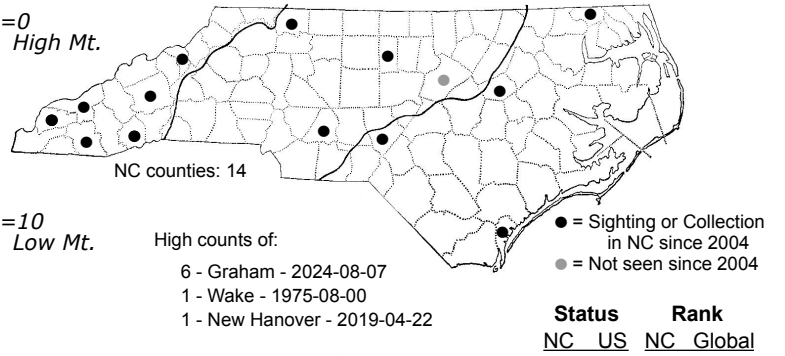

Araneus cingulatus an orbweaver

ORDER:ARANEAE INFRAORDER:Araneomorphae
 FAMILY:Araneidae

DISTRIBUTION_COMMENTS: Eastern United States. Males active spring and early summer, females spring through summer. Most records June through August.