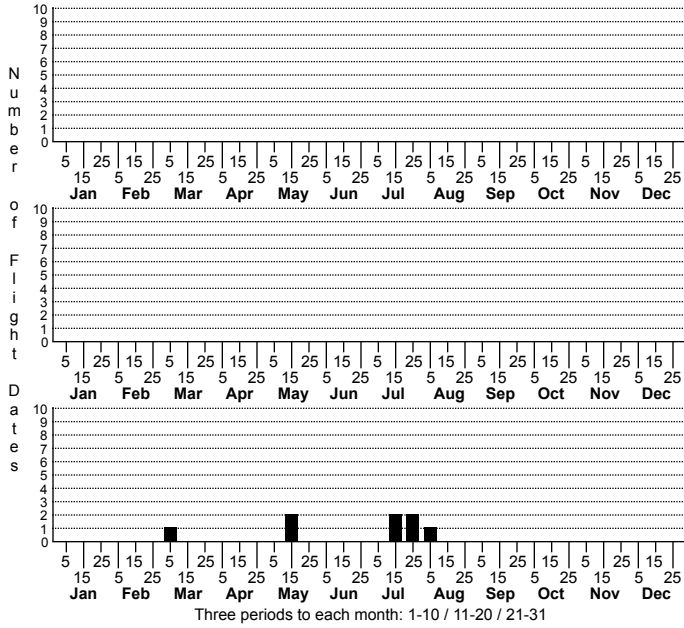

Rhomphaea ficitium a cobweb spider

ORDER: ARANEAE INFRAORDER: Araneomorphae
 FAMILY: Theridiidae

DISTRIBUTION_COMMENTS: Winston-Salem