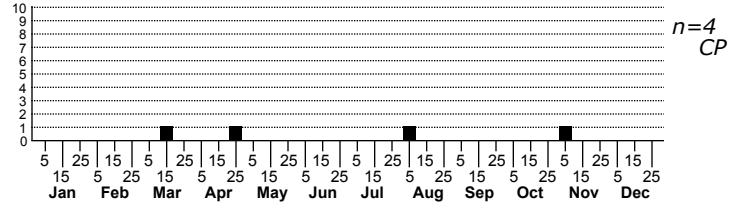

Rhomphaea ficitium a cobweb spider

ORDER: ARANEAE INFRAORDER: Araneomorphae
 FAMILY: Theridiidae

DISTRIBUTION_COMMENTS: Winston-Salem