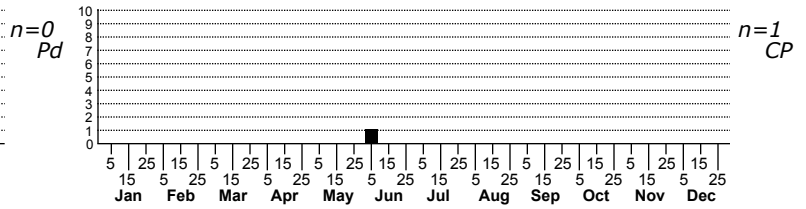

*Araneus gadus* an orbweaver

Status	Rank
NC	US
NC	Global

ORDER:ARANEAE INFRAORDER:Araneomorphae  
 FAMILY:Araneidae

DISTRIBUTION\_COMMENTS: Fort Bragg, Cumberland County. April and November records.

HABITAT: Possibly Sandhills habitats.