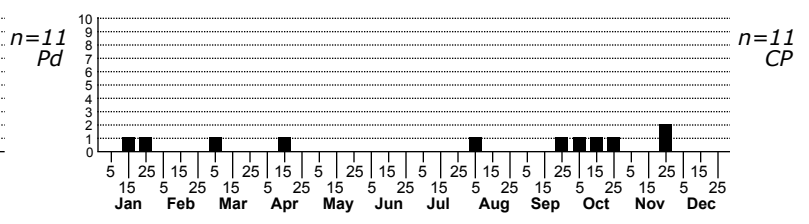

*Steatoda grossa* false black widow

ORDER:ARANEAE INFRAORDER:Araneomorphae  
 FAMILY:Theridiidae

TAXONOMIC\_COMMENTS: Can be found in mid-20th Century literature as Teutana grossa.

DISTRIBUTION\_COMMENTS: Typically found in coastal states.