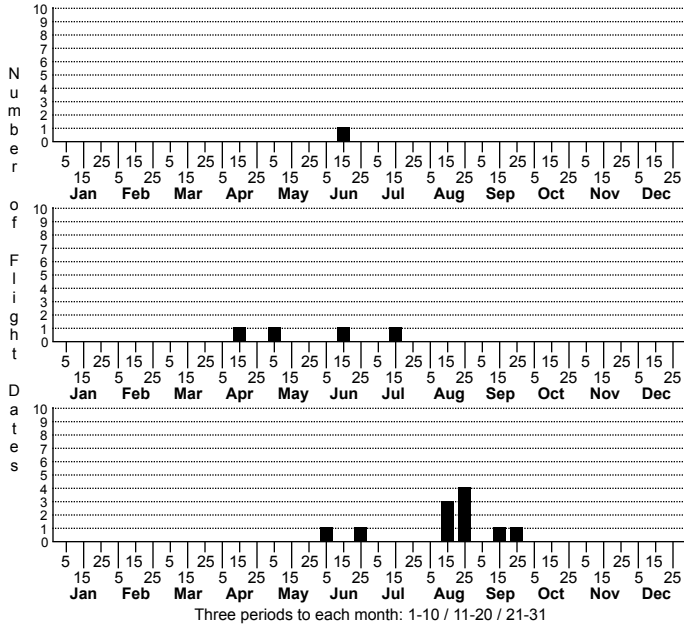

*Steatoda grossa* false black widow

ORDER:ARANEAE INFRAORDER:Araneomorphae  
 FAMILY:Theridiidae

TAXONOMIC\_COMMENTS: Can be found in mid-20th Century literature as Teutana grossa.

DISTRIBUTION\_COMMENTS: Typically found in coastal states.