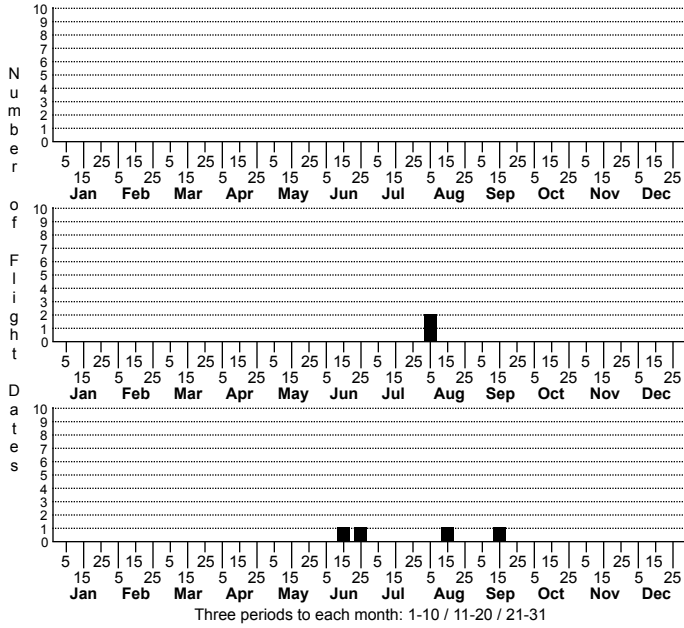

Araneus guttulatus an orbweaver

ORDER:ARANEAE INFRAORDER:Araneomorphae
 FAMILY:Araneidae

DISTRIBUTION_COMMENTS: Eastern United States from Maine to Georgia, west to Kansas and Texas, most records June to early September.