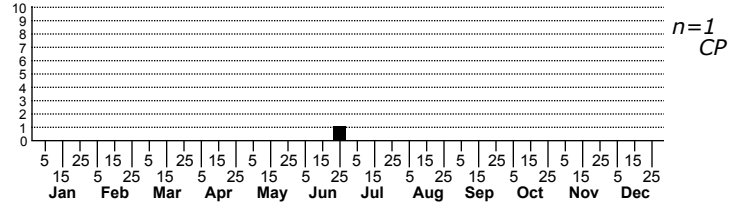

Araneus guttulatus an orbweaver

ORDER:ARANEAE INFRAORDER:Araneomorphae
 FAMILY:Araneidae

DISTRIBUTION_COMMENTS: Eastern United States from Maine to Georgia, west to Kansas and Texas, most records June to early September.