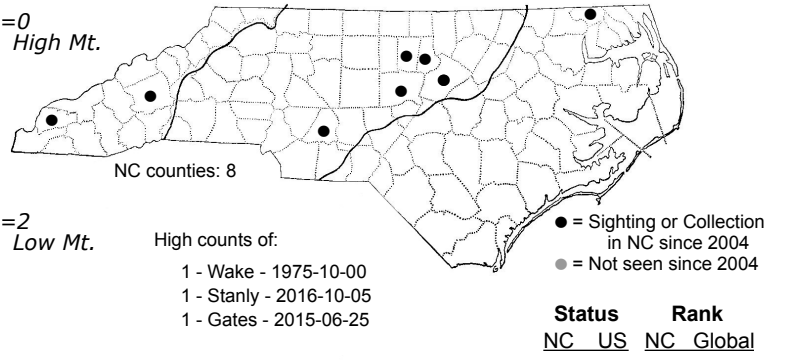

Araneus guttulatus an orbweaver

ORDER:ARANEAE INFRAORDER:Araneomorphae
 FAMILY:Araneidae

DISTRIBUTION_COMMENTS: Eastern United States from Maine to Georgia, west to Kansas and Texas, most records June to early September.