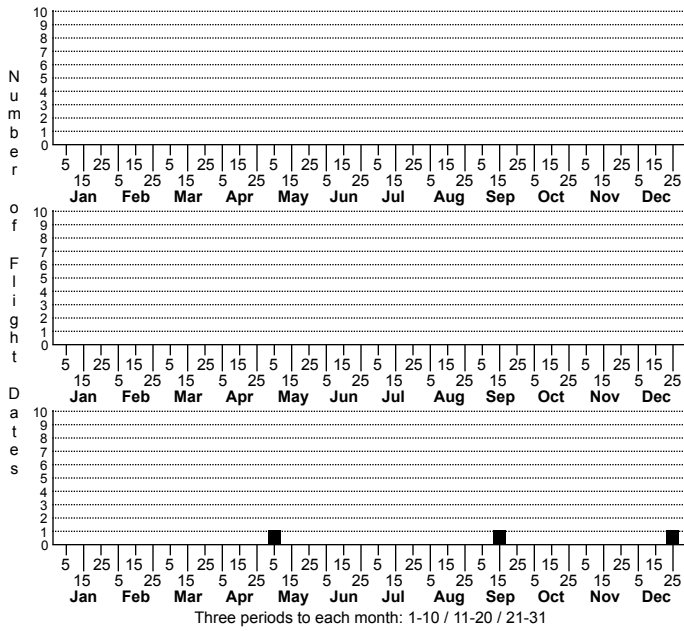

Theridion murarium a cobweb spider

ORDER:ARANEAE INFRAORDER:Araneomorphae
 FAMILY:Theridiidae

HABITAT: forest, old field, buildings