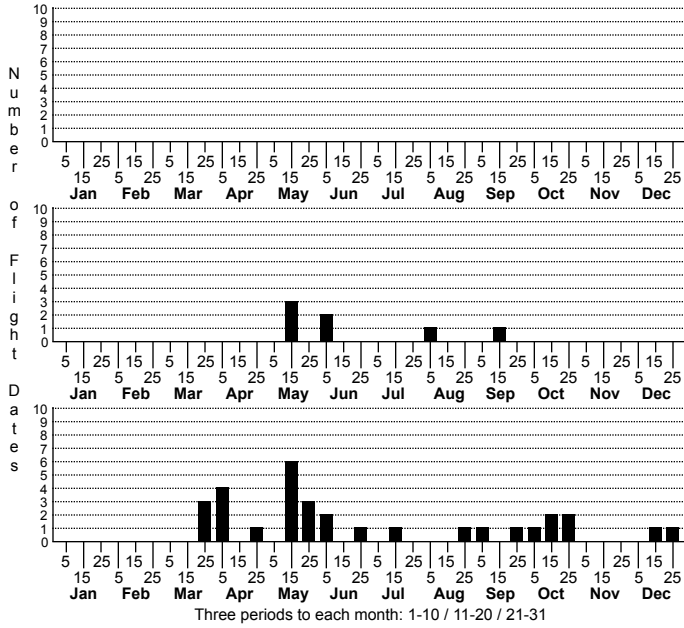

Synema parvulum a crab spider

ORDER:ARANEAE INFRAORDER:Araneomorphae
 FAMILY:Thomisidae

DISTRIBUTION_COMMENTS: New Jersey west to Kansas; south to northern Florida & New Mexico.

HABITAT: shrubs along lake edge

OBSERVATION_METHODS: Most commonly collected by sweeping green plants (Chamberlin & Ivie, 1944)