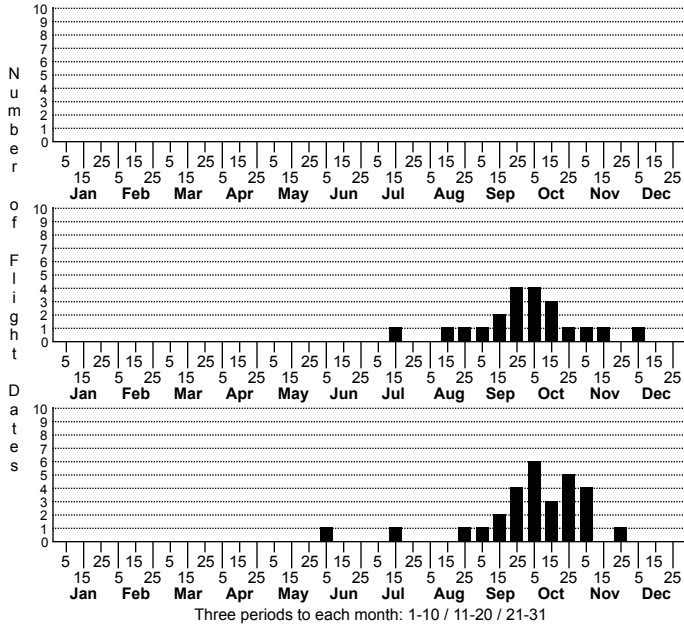

*Araneus marmoreus* Marbled orbweaver

ORDER:ARANEAE INFRAORDER:Araneomorphae  
 FAMILY:Araneidae

TAXONOMIC\_COMMENTS: Latin "of or like marble" from marmor- "marble"

DISTRIBUTION\_COMMENTS: Statewide in North Carolina, more common in mountains and piedmont than coastal plain. Ranges from Alaska to Newfoundland, south to Oregon, Utah, southern Texas, and South Carolina. Adults present July-December.