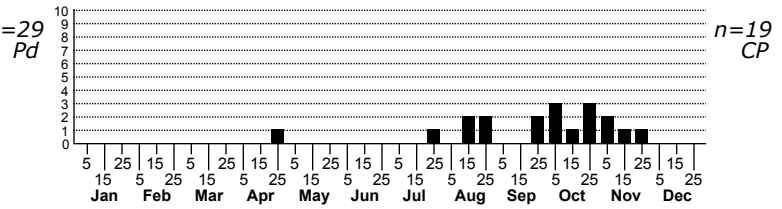

*Araneus marmoreus* Marbled orbweaver

ORDER:ARANEAE INFRAORDER:Araneomorphae  
 FAMILY:Araneidae

TAXONOMIC\_COMMENTS: Latin "of or like marble" from marmor- "marble"

DISTRIBUTION\_COMMENTS: Statewide in North Carolina, more common in mountains and piedmont than coastal plain. Ranges from Alaska to Newfoundland, south to Oregon, Utah, southern Texas, and South Carolina. Adults present July-December.