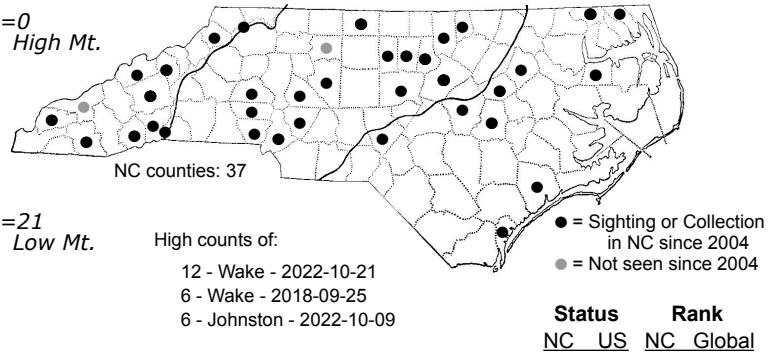

*Araneus marmoreus* Marbled orbweaver

ORDER:ARANEAE INFRAORDER:Araneomorphae  
 FAMILY:Araneidae

TAXONOMIC\_COMMENTS: Latin "of or like marble" from marmor- "marble"

DISTRIBUTION\_COMMENTS: Statewide in North Carolina, more common in mountains and piedmont than coastal plain. Ranges from Alaska to Newfoundland, south to Oregon, Utah, southern Texas, and South Carolina. Adults present July-December.

HABITAT: Coniferous or deciduous forest as well as open habitats.

OBSERVATION\_METHODS: Visual observation.