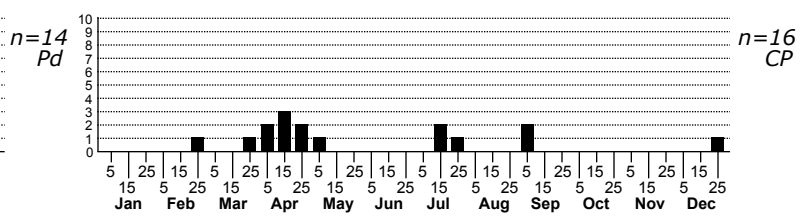

Uloborus glomus featherlegged orbweaver

ORDER:ARANEAE INFRAORDER:Araneomorphae
 FAMILY:Uloboridae

FLD_GUIDE_DESCRIPTIONS: When resting in its web, the front pair of legs, bearing conspicuous tufts of hairlike spines are held forward (see photos).