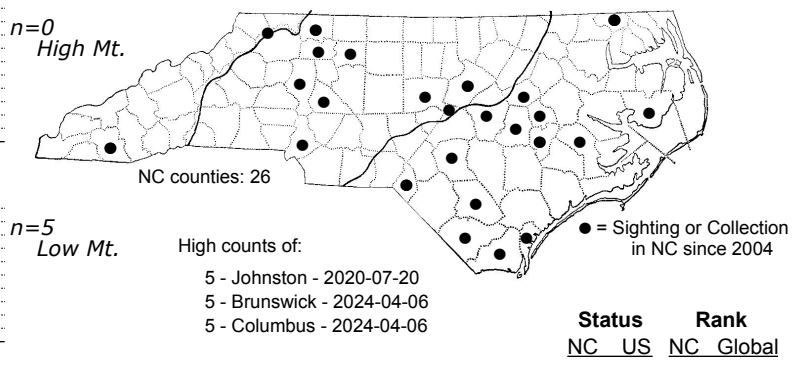

Uloborus glomus featherlegged orbweaver

ORDER:ARANEAE INFRAORDER:Araneomorphae
 FAMILY:Uloboridae

FLD_GUIDE_DESCRIPTIONS: When resting in its web, the front pair of legs, bearing conspicuous tufts of hairlike spines are held forward (see photos).

DISTRIBUTION_COMMENTS: Widespread in the eastern US, most likely to be found throughout NC.

HABITAT: forest understory