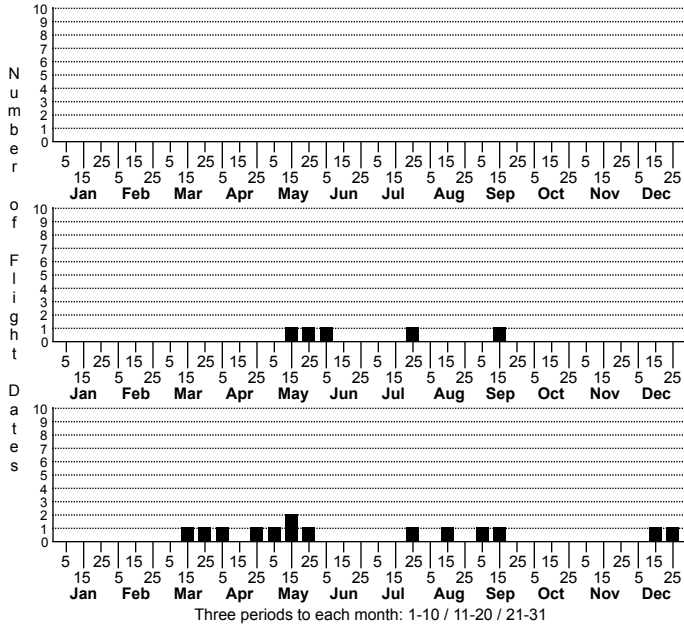

Uloborus glomus featherlegged orbweaver

ORDER:ARANEAE INFRAORDER:Araneomorphae
 FAMILY:Uloboridae

FLD_GUIDE_DESCRIPTIONS: When resting in its web, the front pair of legs, bearing conspicuous tufts of hairlike spines are held forward (see photos).

DISTRIBUTION_COMMENTS: Widespread in the eastern US, most likely to be found throughout NC.

HABITAT: forest understory