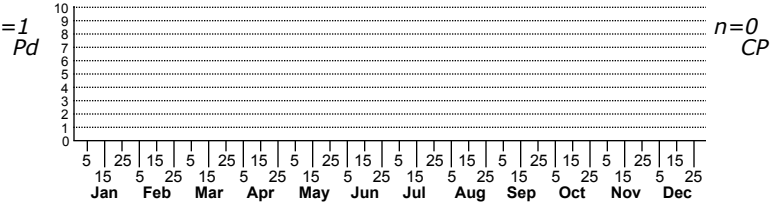

*Araneus nordmanni* an orbweaver

High counts of:  
 10 - Macon - 2024-06-16  
 8 - Macon - 2024-06-18  
 6 - Ashe - 2024-07-17

● = Sighting or Collection in NC since 2004  
 ● = Not seen since 2004

Status	Rank
<u>NC</u>	<u>US</u>
<u>NC</u>	<u>Global</u>

ORDER:ARANEAE INFRAORDER:Araneomorphae  
 FAMILY:Araneidae

DISTRIBUTION\_COMMENTS: Mountain region of North Carolina. Canada, western and northeastern United States, Appalachians south to Tennessee and North Carolina. Males in summer, females in summer and fall, peak September.