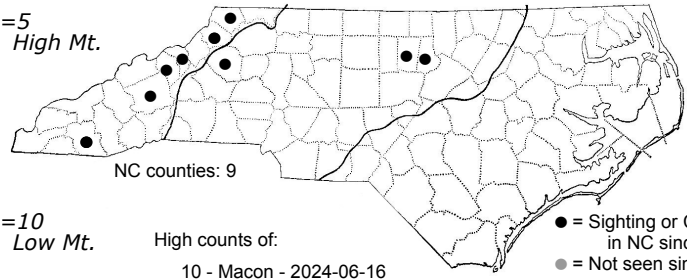

*Araneus nordmanni* an orbweaver

High counts of:  
 10 - Macon - 2024-06-16  
 8 - Macon - 2024-06-18  
 6 - Ashe - 2024-07-17

● = Sighting or Collection in NC since 2004  
 ● = Not seen since 2004

Status	Rank
<u>NC</u>	<u>US</u>
<u>NC</u>	<u>Global</u>

ORDER:ARANEAE INFRAORDER:Araneomorphae  
 FAMILY:Araneidae

DISTRIBUTION\_COMMENTS: Mountain region of North Carolina. Canada, western and northeastern United States, Appalachians south to Tennessee and North Carolina. Males in summer, females in summer and fall, peak September.

HABITAT: Usually found near boulders and trees in dark mature forests.

OBSERVATION\_METHODS: Visual observation.