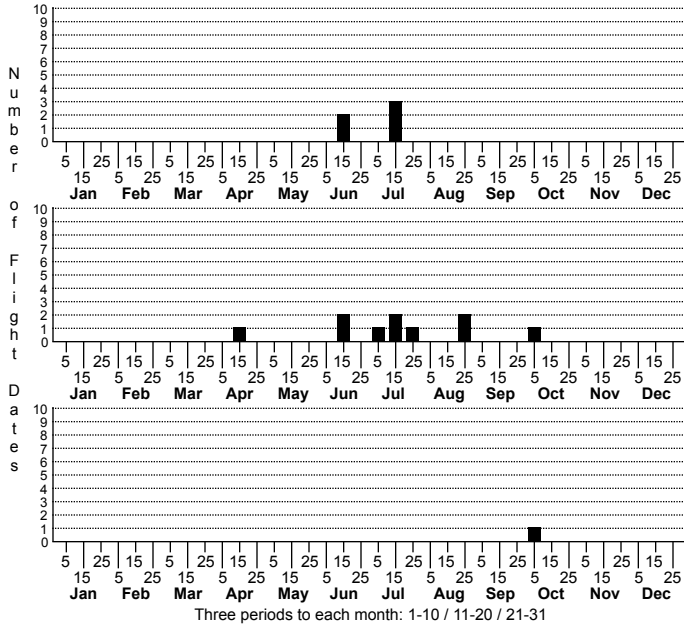

*Araneus nordmanni* an orbweaver

High counts of:  
 10 - Macon - 2024-06-16  
 8 - Macon - 2024-06-18  
 6 - Ashe - 2024-07-17

● = Sighting or Collection in NC since 2004  
 ● = Not seen since 2004

Status	Rank
<u>NC</u>	<u>US</u>
<u>NC</u>	<u>Global</u>

ORDER:ARANEAE INFRAORDER:Araneomorphae  
 FAMILY:Araneidae

DISTRIBUTION\_COMMENTS: Mountain region of North Carolina. Canada, western and northeastern United States, Appalachians south to Tennessee and North Carolina. Males in summer, females in summer and fall, peak September.

HABITAT: Usually found near boulders and trees in dark mature forests.

OBSERVATION\_METHODS: Visual observation.