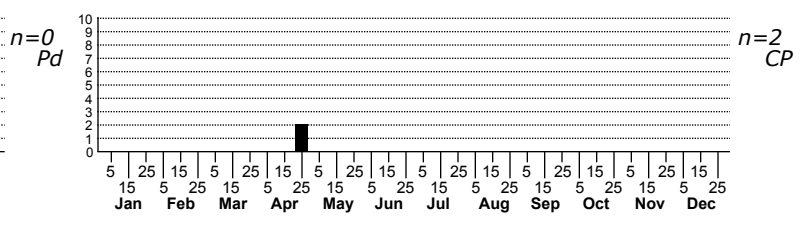

Araneus partitus an orbweaver

ORDER:ARANEAE INFRAORDER:Araneomorphae
FAMILY:Araneidae

DISTRIBUTION_COMMENTS: Eastern species, Maine south to Georgia and west to Arkansas. Adults early spring to early summer.