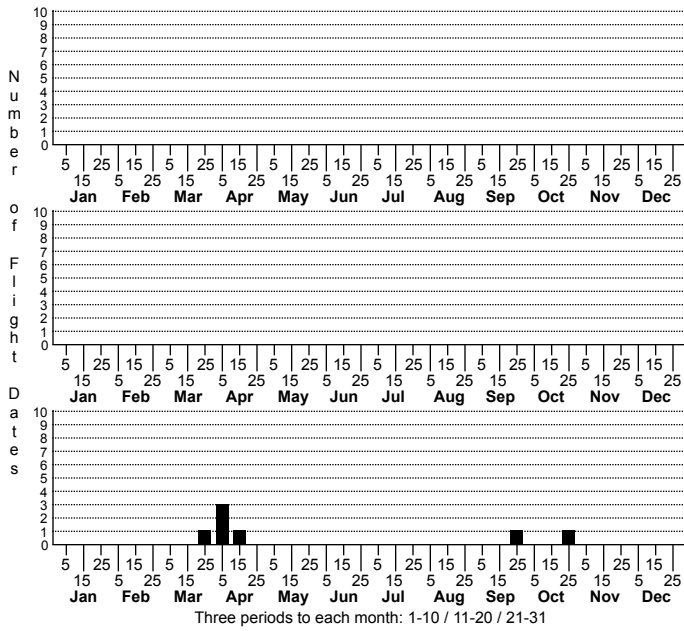

Ephippiochthonius tetrachelatus No common name

ORDER:PSEUDOSCORPIONES

FAMILY:Chthoniidae SUBFAMILY:Chthoniinae

TAXONOMIC_COMMENTS: Subgenus recently elevated to genus rank.

DISTRIBUTION_COMMENTS: Worldwide distribution, widespread in US

HABITAT: Moist litter and debris