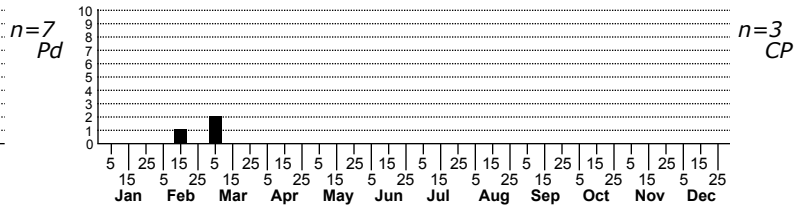

Ephippiochthonius tetrachelatus No common name

ORDER:PSEUDOSCORPIONES

FAMILY:Chthoniidae SUBFAMILY:Chthoniinae

TAXONOMIC_COMMENTS: Subgenus recently elevated to genus rank.

DISTRIBUTION_COMMENTS: Worldwide distribution, widespread in US