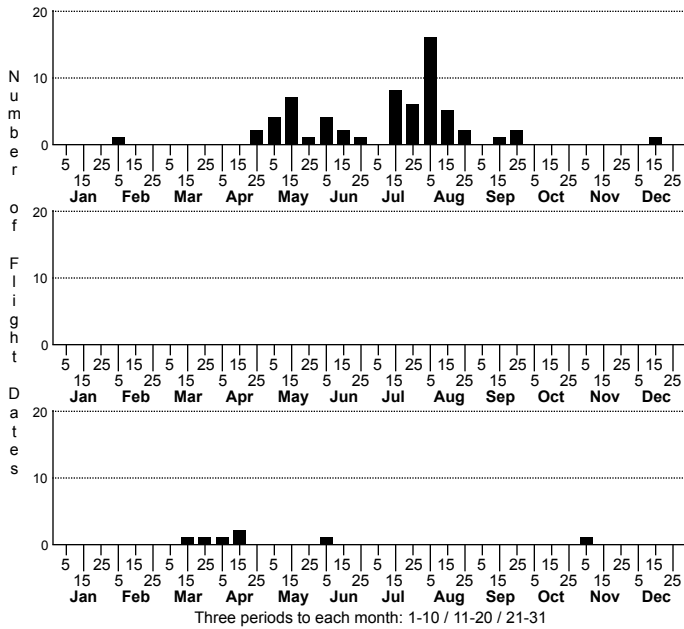

Kleptochthonius multispinosus No common name

ORDER:PSEUDOSCORPIONES
 FAMILY:Chthoniidae

DISTRIBUTION_COMMENTS: Southeast US

HABITAT: Usually moist litter, several Kleptochthonius spp found in caves