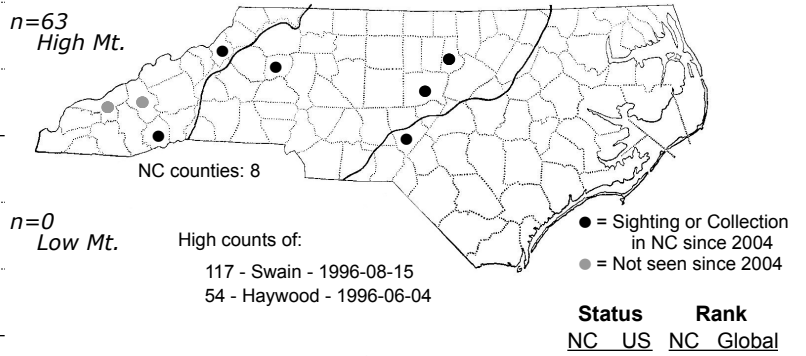

Kleptochthonius multispinosus No common name

ORDER:PSEUDOSCORPIONES
 FAMILY:Chthoniidae

DISTRIBUTION_COMMENTS: Southeast US

HABITAT: Usually moist litter, several Kleptochthonius spp found in caves