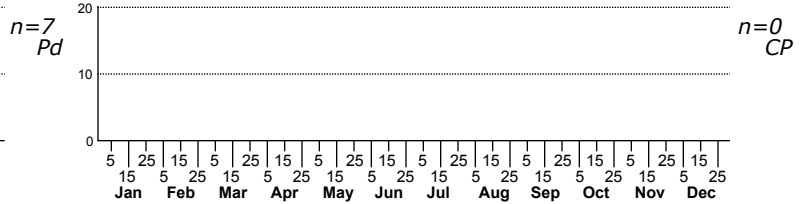

Kleptochthonius multispinosus No common name

ORDER:PSEUDOSCORPIONES
 FAMILY:Chthoniidae

DISTRIBUTION_COMMENTS: Southeast US

HABITAT: Usually moist litter, several Kleptochthonius spp found in caves