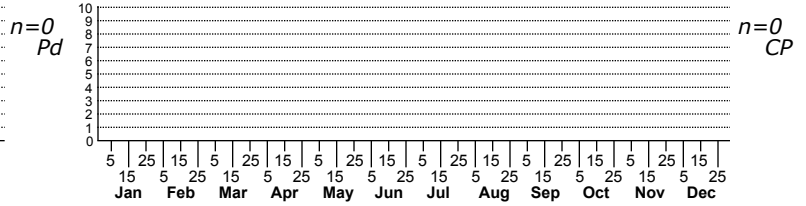

Araneus saevus an orbweaver

- High counts of:
- 1 - Buncombe - 2020-10-25
 - 1 - Buncombe - 2020-10-22
 - 1 - Watauga - 2022-04-13

Status	Rank
NC	US
NC	Global

ORDER:ARANEAE INFRAORDER:Araneomorphae
 FAMILY:Araneidae