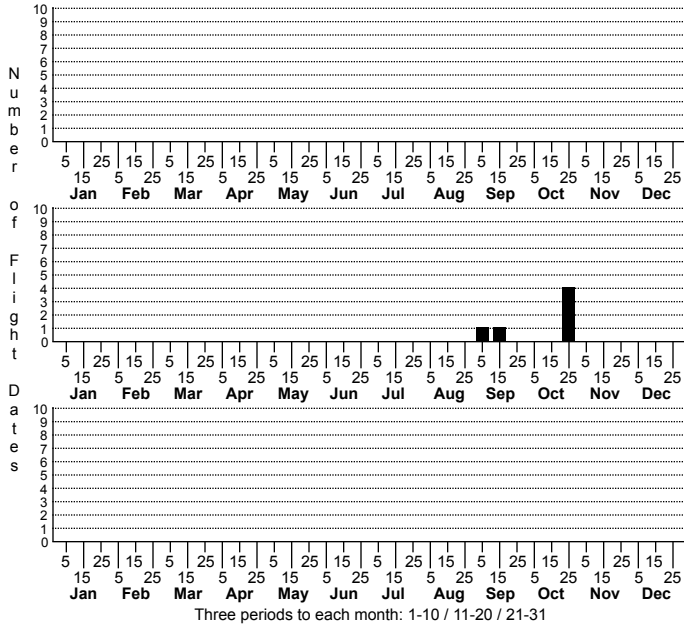

Araneus saevus an orbweaver

- High counts of:
- 1 - Buncombe - 2020-10-25
 - 1 - Buncombe - 2020-10-22
 - 1 - Watauga - 2022-04-13

Status	Rank
NC	US
NC	Global

ORDER:ARANEAE INFRAORDER:Araneomorphae
 FAMILY:Araneidae

DISTRIBUTION COMMENTS: Mountain region of North Carolina. Widespread throughout Canada and New England, south to North Carolina. Adults late summer through autumn, peak in September.

HABITAT: Found on large trees in forest and forest edge