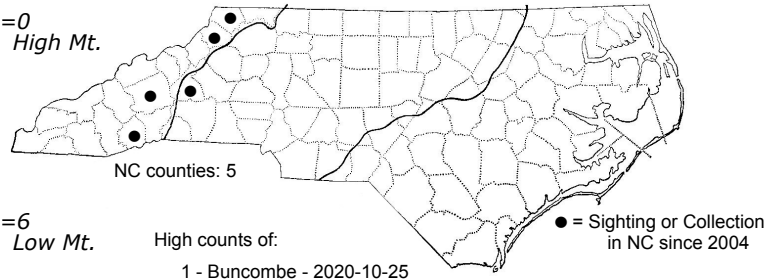

Araneus saevus an orbweaver

- High counts of:
- 1 - Buncombe - 2020-10-25
 - 1 - Buncombe - 2020-10-22
 - 1 - Watauga - 2022-04-13

Status	Rank
NC	US
NC	Global

ORDER:ARANEAE INFRAORDER:Araneomorphae
 FAMILY:Araneidae

DISTRIBUTION COMMENTS: Mountain region of North Carolina. Widespread throughout Canada and New England, south to North Carolina. Adults late summer through autumn, peak in September.

HABITAT: Found on large trees in forest and forest edge