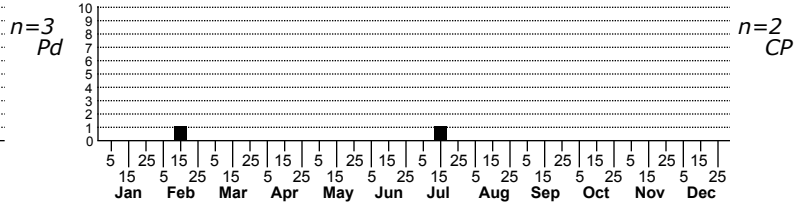

Araneus thaddeus Lattice orbweaver

High counts of:
 6 - Lenoir - 2024-02-17
 1 - Johnston - 2022-10-27
 1 - Orange - 2022-11-02

Status	Rank		
NC	US	NC	Global

ORDER:ARANEAE INFRAORDER:Araneomorphae
 FAMILY:Araneidae