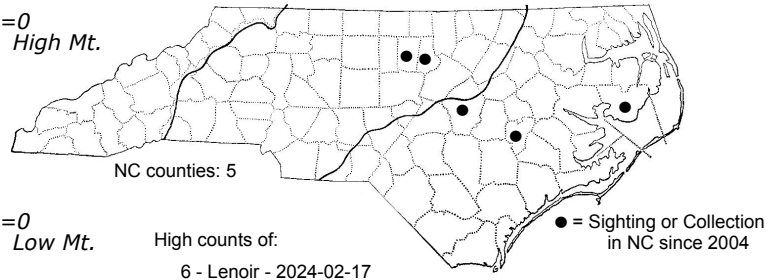

Araneus thaddeus Lattice orbweaver

High counts of:
 6 - Lenoir - 2024-02-17
 1 - Johnston - 2022-10-27
 1 - Orange - 2022-11-02

Status	Rank		
NC	US	NC	Global

ORDER:ARANEAE INFRAORDER:Araneomorphae
 FAMILY:Araneidae

DISTRIBUTION_COMMENTS: Essentially statewide but perhaps most common in the Piedmont. Ranges throughout the east but scattered. Males in late summer, females late summer through early winter.

HABITAT: Forest edge, ornamental shrubs and plantings, shrubs in yards.