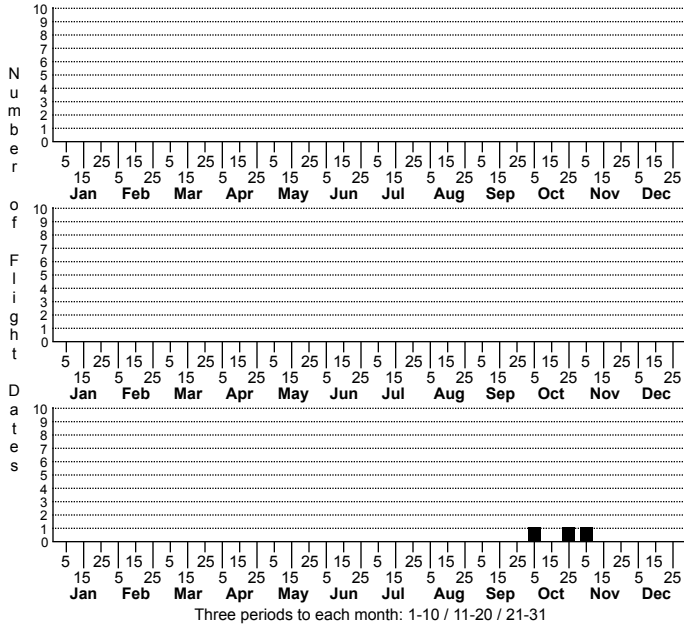

Araneus thaddeus Lattice orbweaver

High counts of:
 6 - Lenoir - 2024-02-17
 1 - Johnston - 2022-10-27
 1 - Orange - 2022-11-02

Status	Rank		
NC	US	NC	Global

ORDER:ARANEAE INFRAORDER:Araneomorphae
 FAMILY:Araneidae

DISTRIBUTION_COMMENTS: Essentially statewide but perhaps most common in the Piedmont. Ranges throughout the east but scattered. Males in late summer, females late summer through early winter.

HABITAT: Forest edge, ornamental shrubs and plantings, shrubs in yards.