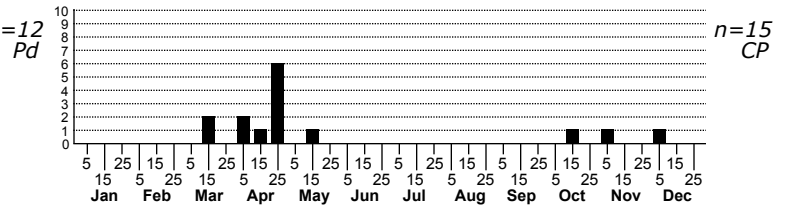

Libitoides sayi Say's Armored Harvestman

ORDER:OPILIONES SUBORDER:Laniatores
 SUPERFAMILY:Travunioidea FAMILY:Cosmetidae

TAXONOMIC COMMENTS: *Libitoides sayi* is one of two species in this genus that occur in North America north of Mexico (Kury, 2003), both of which occur in North Carolina.