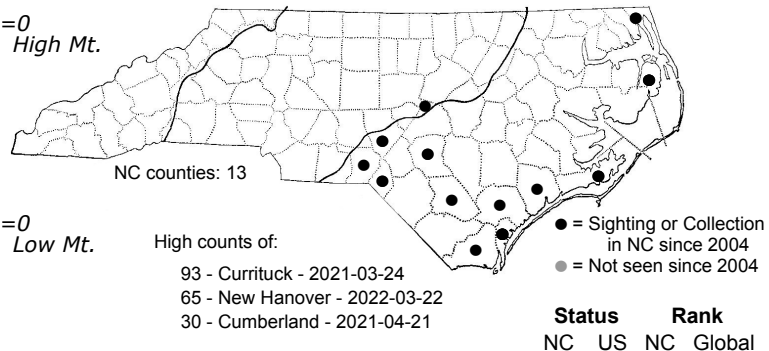

Geolycosa pikei a burrowing wolf spider

ORDER:ARANEAE INFRAORDER:ARANEOMORPHAE
 FAMILY:LYCOSIDAE

DISTRIBUTION_COMMENTS: Atlantic coast from Maine to Georgia, and adjacent islands.

HABITAT: Coastal sand dunes, but also away from coast.