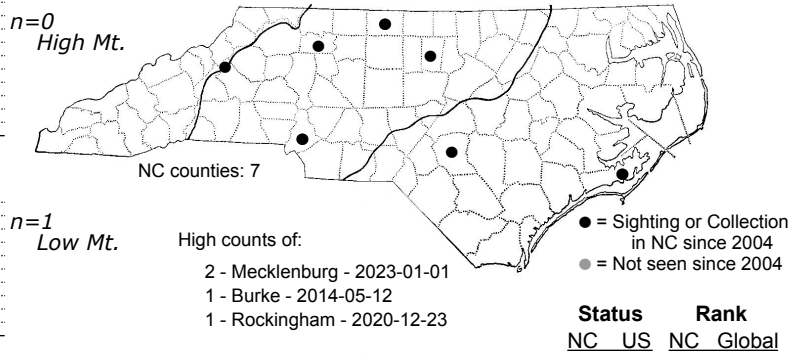

Philodromus minutus a running crab spider

ORDER:ARANEAE INFRAORDER:ARANEOMORPHAE
 FAMILY:PHILODROMIDAE