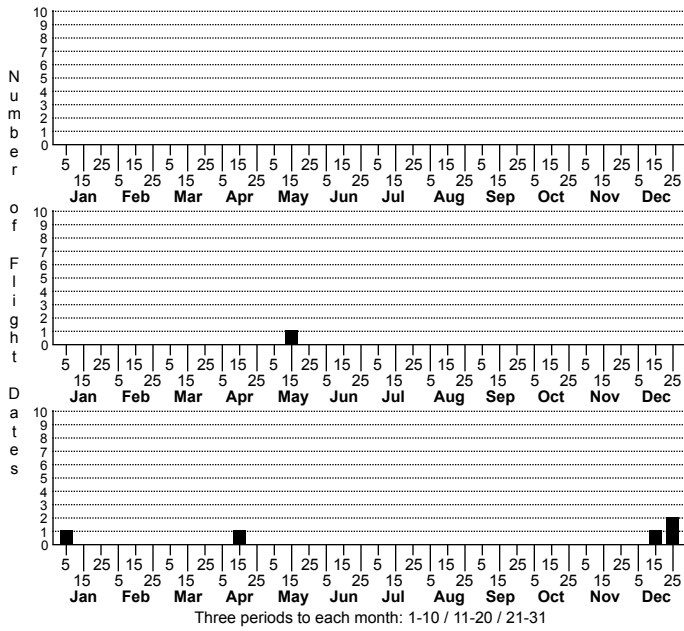

Philodromus minutus a running crab spider

ORDER:ARANEAE INFRAORDER:ARANEOMORPHAE
 FAMILY:PHILODROMIDAE