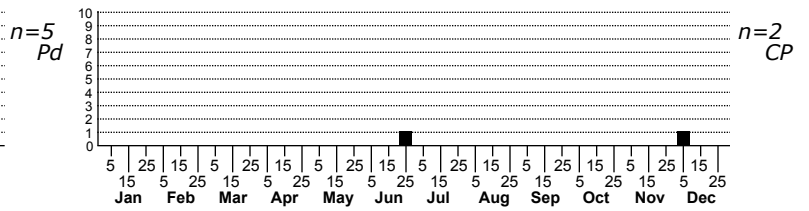

Philodromus minutus a running crab spider

ORDER:ARANEAE INFRAORDER:ARANEOMORPHAE
 FAMILY:PHILODROMIDAE