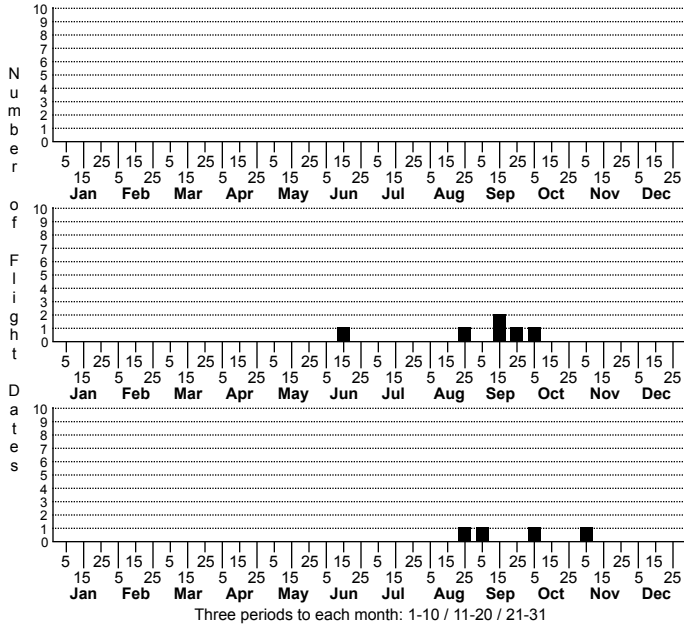

Argiope trifasciata Banded garden spider, Banded Argiope

ORDER:ARANEAE INFRAORDER:Araneomorphae
 FAMILY:Araneidae

DISTRIBUTION_COMMENTS: Widespread throughout North Carolina and the United States. Adults July-November.

HABITAT: Open areas, old fields, shrubby areas, gardens, marsh or pond edges etc. with tall grass. Webs tend to be more hidden than those of aurantia.

OBSERVATION_METHODS: Visual observation.