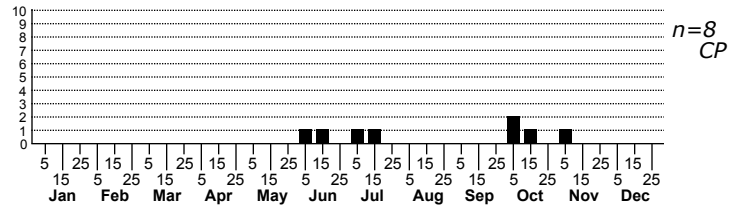

Argiope trifasciata Banded garden spider, Banded Argiope

ORDER:ARANEAE INFRAORDER:Araneomorphae
 FAMILY:Araneidae

DISTRIBUTION_COMMENTS: Widespread throughout North Carolina and the United States. Adults July-November.

HABITAT: Open areas, old fields, shrubby areas, gardens, marsh or pond edges etc. with tall grass. Webs tend to be more hidden than those of aurantia.

OBSERVATION_METHODS: Visual observation.