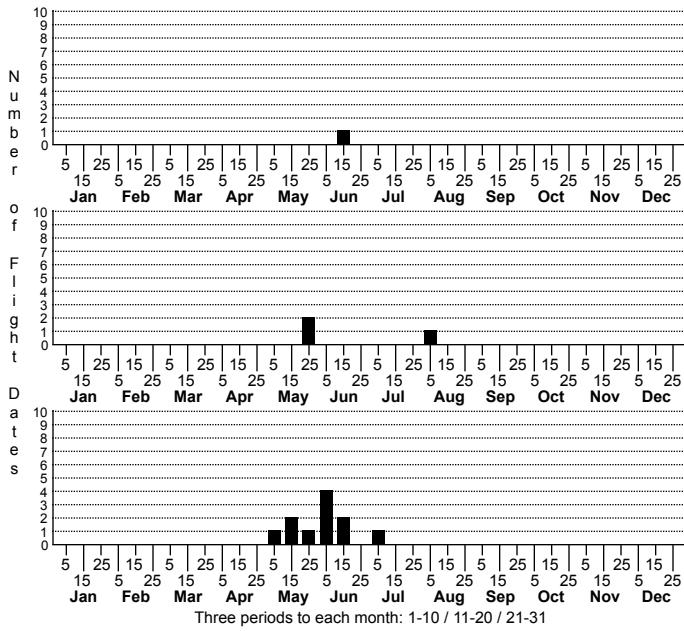

Maevia undescribed species B *Maevia undescribed species B*

ORDER:ARANEAE INFRAORDER:ARANEOMORPHAE
FAMILY:SALTICIDAE

TAXONOMIC_COMMENTS: To be described by GB Edwards

DISTRIBUTION_COMMENTS: Ridge and valley of eastern Tennessee mostly to the piedmont on the east side of the Appalachians. Mid elevations 700'-3300'

HABITAT: Most *Maevia* like shrubs (like rhododendron), tree saplings (eg white oak), and vines (eg grapevine) with large leaves