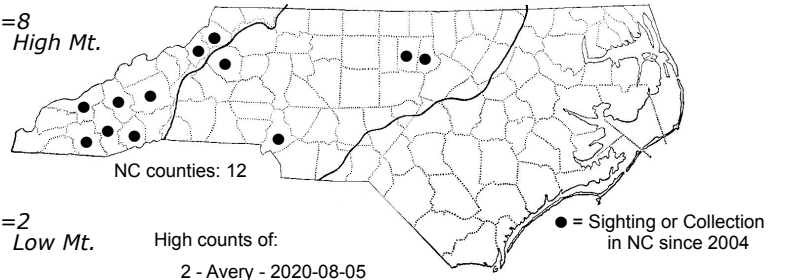

Phrurotimpus palustris a phrurolithid

n=8 High Mt.
 n=2 Low Mt.
 High counts of:
 2 - Avery - 2020-08-05
 1 - Avery - 2020-08-05
 1 - Watauga - 2022-04-16

Status	Rank
NC	US
NC	Global

ORDER:ARANEAE INFRAORDER:Araneomorphae
 FAMILY:Phrurolithidae