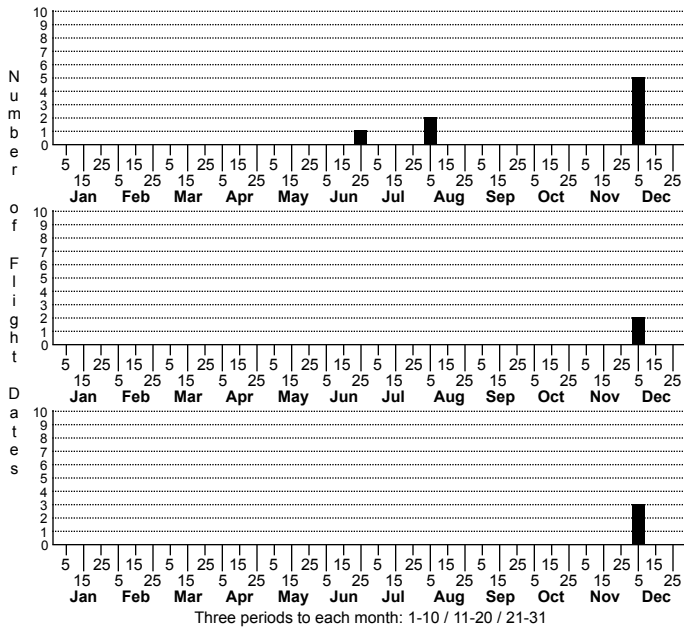

Phrurotimpus palustris a phrurolithid

n=8 High Mt.
 n=2 Low Mt.
 High counts of:
 2 - Avery - 2020-08-05
 1 - Avery - 2020-08-05
 1 - Watauga - 2022-04-16

Status	Rank
NC	US
NC	Global

ORDER:ARANEAE INFRAORDER:Araneomorphae
 FAMILY:Phrurolithidae