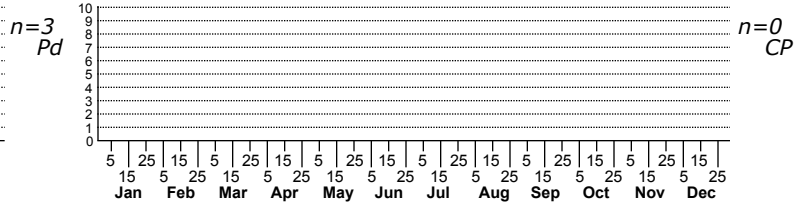

Phrurotimpus palustris a phrurolithid

n=8 High Mt.
 n=2 Low Mt.
 High counts of:
 2 - Avery - 2020-08-05
 1 - Avery - 2020-08-05
 1 - Watauga - 2022-04-16

Status	Rank
NC	US
NC	Global

ORDER:ARANEAE INFRAORDER:Araneomorphae
 FAMILY:Phrurolithidae