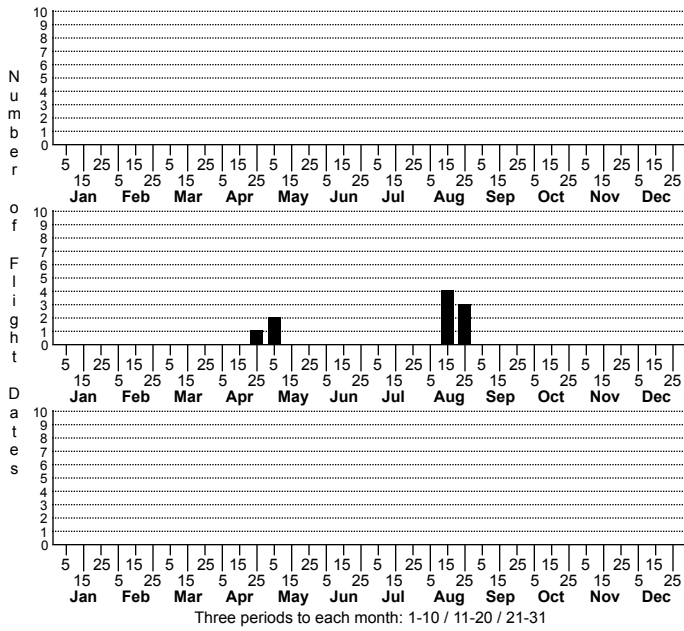

Nesticus lowderi a cave cobweb spider

High counts of:
15 - Clay - 2002-08-30
8 - Clay - 2002-08-21
7 - Clay - 2007-08-16

ORDER:ARANEAE INFRAORDER:ARANEOMORPHAE
FAMILY:NESTICIDAE