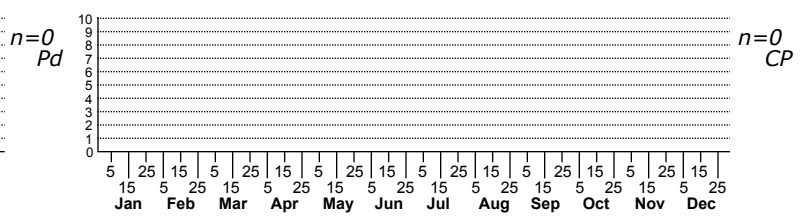

Floricomus plumalis No common name

Status	Rank
NC	US
NC	Global

ORDER:ARANEAE INFRAORDER:ARANEOMORPHAE
FAMILY:LINYPHIIDAE SUBFAMILY:Erigoninae