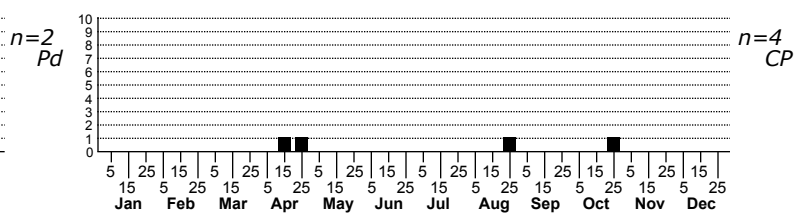

Pisaurina brevipes a nursery web spider

ORDER:ARANEAE INFRAORDER:ARANEOMORPHAE
 FAMILY:PISAURIDAE