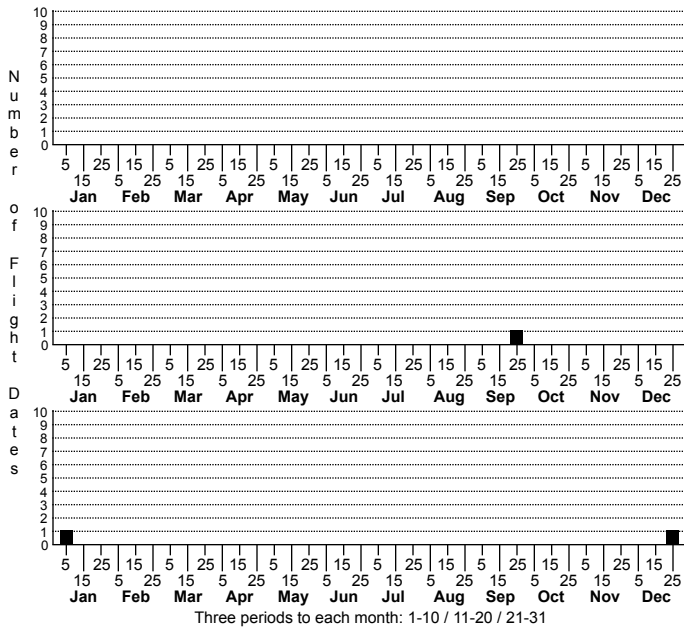

Philodromus laticeps a running crab spider

n=0
High Mt.

n=1
Low Mt.

High counts of:
 1 - Scotland - 2020-11-05
 1 - Yadkin - 2020-12-21
 1 - Vance - 2022-01-04

Status	Rank
NC	US
NC	Global

n=2
Pd

n=2
CP

ORDER:ARANEAE INFRAORDER:ARANEOMORPHAE
 FAMILY:PHILODROMIDAE