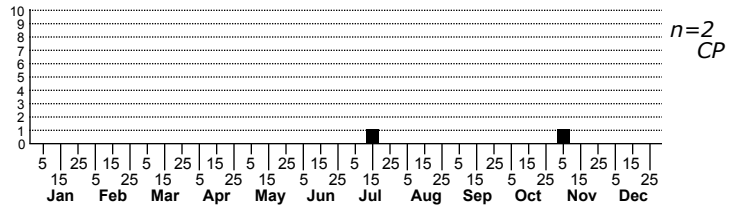

Philodromus laticeps a running crab spider

High counts of:
 1 - Scotland - 2020-11-05
 1 - Yadkin - 2020-12-21
 1 - Vance - 2022-01-04

Status	Rank
NC	US
NC	Global

ORDER:ARANEAE INFRAORDER:ARANEOMORPHAE
 FAMILY:PHILODROMIDAE