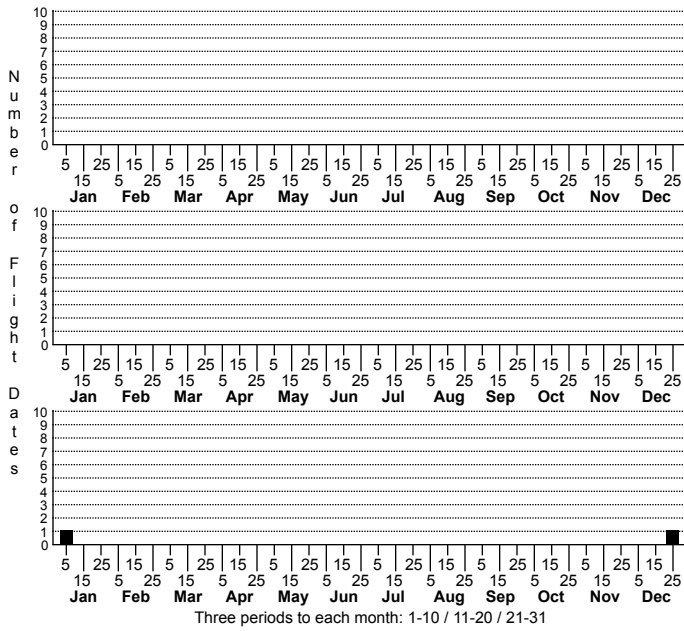

Philodromus laticeps a running crab spider

High counts of:
 1 - Scotland - 2020-11-05
 1 - Yadkin - 2020-12-21
 1 - Vance - 2022-01-04

Status	Rank
NC	US
NC	Global

ORDER:ARANEAE INFRAORDER:ARANEOMORPHAE
 FAMILY:PHILODROMIDAE