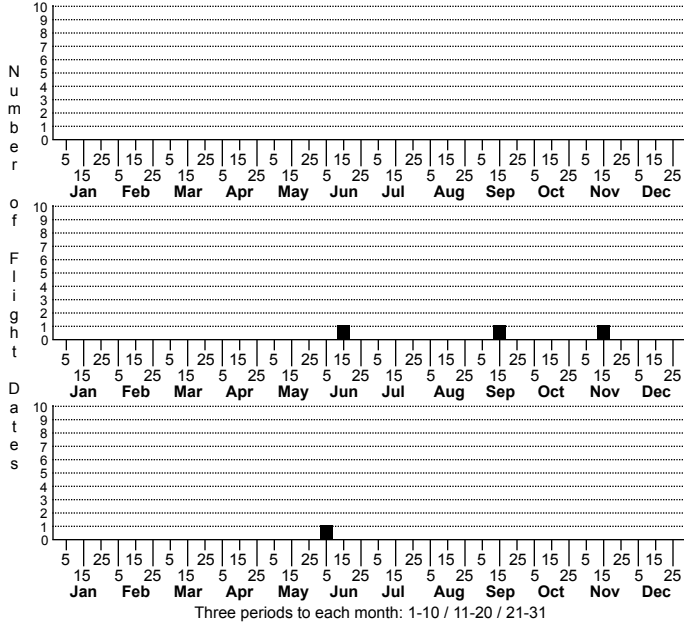

Linyphiidae unidentified species a sheetweb weaver

- High counts of:
- 1 - Clay - 2020-06-18
 - 1 - Buncombe - 2020-11-14
 - 1 - McDowell - 2022-09-16

Status	Rank
NC	US
NC	Global

ORDER:ARANEAE INFRAORDER:ARANEOMORPHAE
FAMILY:LINYPHIIDAE