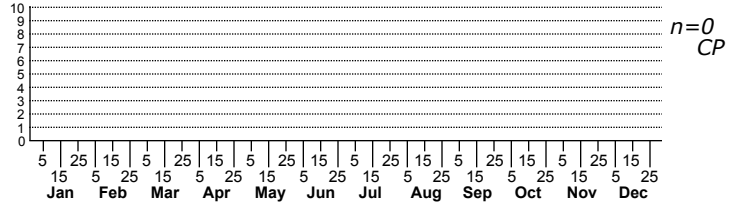

Linyphiidae unidentified species a sheetweb weaver

- High counts of:
- 1 - Clay - 2020-06-18
 - 1 - Buncombe - 2020-11-14
 - 1 - McDowell - 2022-09-16

Status	Rank
NC	US
NC	Global

ORDER:ARANEAE INFRAORDER:ARANEOMORPHAE
FAMILY:LINYPHIIDAE