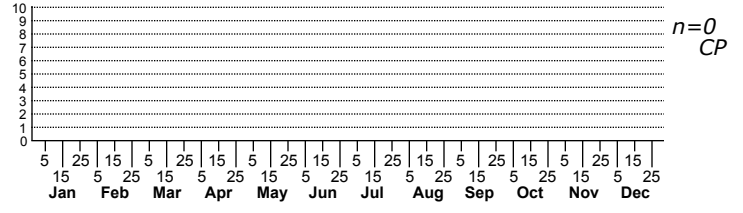

Linyphiidae unidentified species a sheetweb weaver

- High counts of:
- 1 - Clay - 2020-06-18
 - 1 - Buncombe - 2020-11-14
 - 1 - McDowell - 2022-09-16

Status	Rank
NC	US
NC	Global

ORDER:ARANEAE INFRAORDER:ARANEOMORPHAE
 FAMILY:LINYPHIIDAE