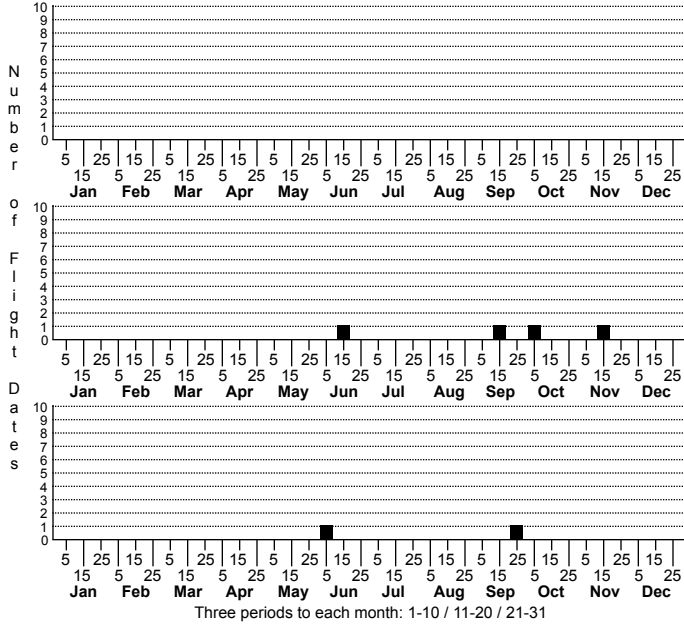

Linyphiidae unidentified species a sheetweb weaver

- High counts of:
- 1 - Clay - 2020-06-18
 - 1 - Buncombe - 2020-11-14
 - 1 - McDowell - 2022-09-16

Status	Rank
NC	US
NC	Global

ORDER:ARANEAE INFRAORDER:ARANEOMORPHAE
 FAMILY:LINYPHIIDAE