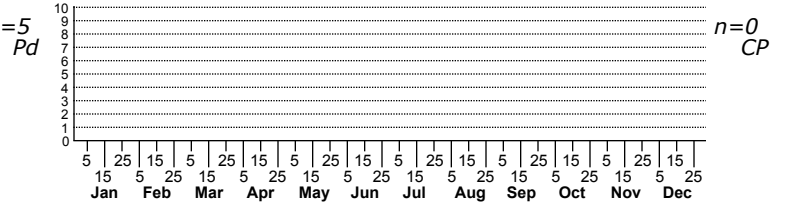

Neoantistea agilis a comb-tailed spider

ORDER:ARANEAE INFRAORDER:ARANEOMORPHAE
 FAMILY:HAHNIIDAE